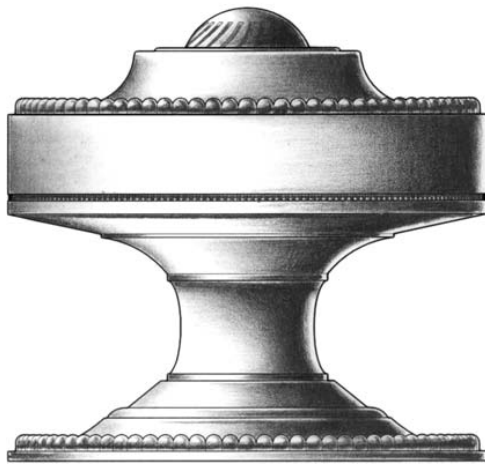

E. R. BUTLER & CO.

*Plain*

*Hand Hammered*

PREMIUM GRADE

## Traditional VF Series Door Knobs and Roses

*W.C. Vaughan Company Collection*

Available in 2 3/4, 2 1/2, 2 1/4, 2, and 1 3/4 inch Diameters for Doors (2 1/2 in. Shown).

Available in 3 inch Diameters for Use as Center Knobs.

Also Available in 1 1/2, 1 1/4, 1, 3/4 and 1/2 inch Diameters for Cabinets and Fine Furniture.

Solid Turned Brass Knob and Rose.

Standard, Custom Plated and Patinated Finishes Available.

*Full Scale*

FINE ARCHITECTURAL, BUILDERS' AND CABINETMAKERS' HARDWARE