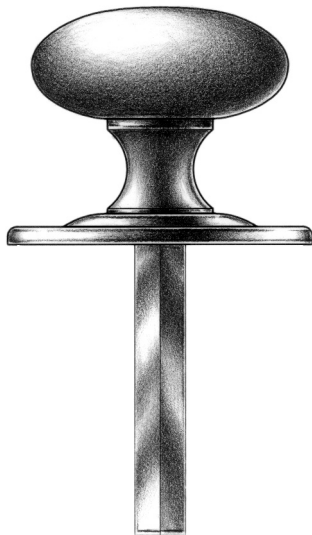

E. R. BUTLER & CO.

*Shown with Oval Rose*

*Shown with Round Rose*

PREMIUM GRADE

## VC Oval Thumb Turns

*W.C. Vaughan Co. Collection*

For Use on Privacy and Patio Doors.  
Available in  $1\frac{5}{16} \times 1\frac{1}{8}$ " (L) and  $1\frac{3}{16} \times 1$ " (S) Dimensions (Width  $\times$  Projection). (Size L Shown).

Standard with  $\frac{3}{16}$  inch Spindle on the Diagonal.

Regularly Furnished with Two No. 4  $\times$   $\frac{1}{2}$ " OHWS.

Solid Machined Brass Turn and Rose.

Standard, Custom Plated and Patinated Finishes Available.