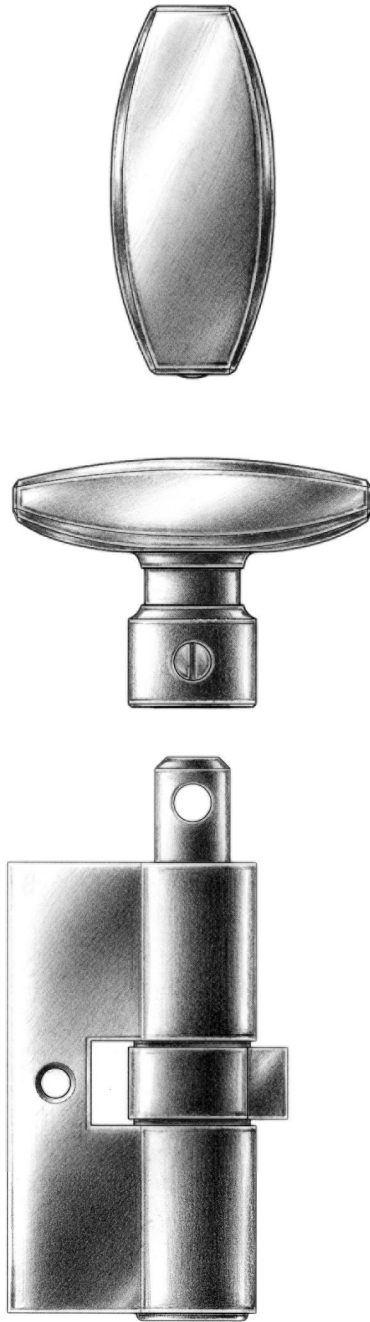

E. R. BUTLER & CO.

PREMIUM GRADE

Faceted Norwegian Thumb Turns for Profile Cylinders

E.R. Butler & Co. Collection

For Use on Privacy and Patio Doors.

Available in $1\frac{1}{4} \times 1\frac{3}{8}$ " Dimensions (Width \times Projection).

For 10 mm Diameter PZ Posts (14 mm Overall Length with 7 mm Face-to-Set Screw Location).

Solid Machined Brass.

Standard, Custom Plated and Patinated Finishes Available.

Full Scale

FINE ARCHITECTURAL, BUILDERS' AND CABINETMAKERS' HARDWARE