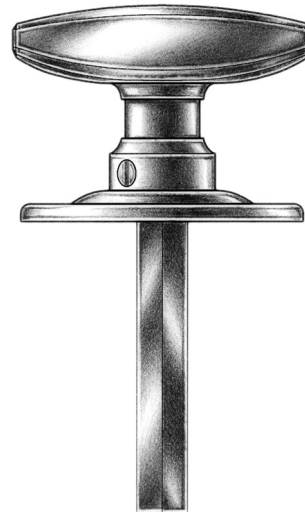

E. R. BUTLER & CO.

*Shown with Oval Rose*

*Shown with Round Rose*

PREMIUM GRADE

## Faceted Norwegian Thumb Turns with Set Screws

*E. R. Butler & Co. Collection*

For Use on Privacy Doors with Coinslot Emergency Releases or Indicators.  
Available in  $1\frac{1}{4} \times 1\frac{1}{4}$ " (L) and  $1\frac{1}{8} \times 1$ " (S) Dimensions (Width  $\times$  Projection). (Size L Shown).

Standard with  $\frac{3}{16}$  inch Spindle on the Diagonal.

Regularly Furnished with Two No. 4  $\times$   $\frac{1}{2}$ " OHWS.

Solid Machined Brass Turn and Rose.

Standard, Custom Plated and Patinated Finishes Available.