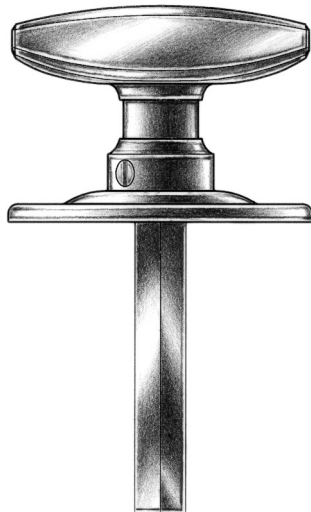

E. R. BUTLER & CO.

*Shown with Oval Rose*

*Shown with Round Rose*

PREMIUM GRADE

## Faceted Norwegian Thumb Turns with Set Screws

*E. R. Butler & Co. Collection*

For Use on Privacy Doors with Coinslot Emergency Releases or Indicators.  
Available in  $1\frac{1}{4} \times 1\frac{1}{4}$ " (L) and  $1\frac{1}{8} \times 1$ " (S) Dimensions (Width  $\times$  Projection). (Size L Shown).

Standard with  $\frac{3}{16}$  inch Spindle on the Diagonal.

Regularly Furnished with Two No. 4  $\times$   $\frac{1}{2}$ " OHWS.

Solid Machined Brass Turn and Rose.

Standard, Custom Plated and Patinated Finishes Available.