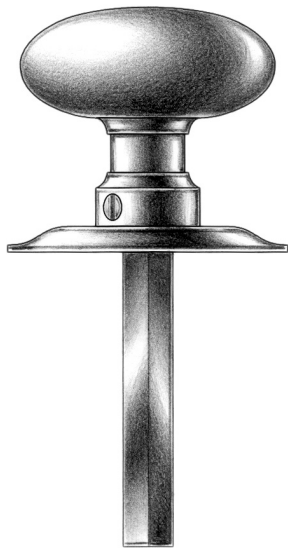

E. R. BUTLER & CO.

Shown with ER Rose

Shown with Oval Rose

Shown with Round Rose

PREMIUM GRADE

ER Oval Thumb Turns with Set Screws

E. Robinson & Co. Collection

For Use on Privacy Doors with Coinslot Emergency Releases or Indicators.
Available in $1\frac{5}{16} \times 1\frac{3}{16}$ " (L) and $1\frac{3}{16} \times 1$ " (S) Dimensions (Width \times Projection). (Size L Shown).

Standard with $\frac{3}{16}$ inch Spindle on the Diagonal.

Regularly Furnished with Two No. 4 \times $\frac{1}{2}$ " OHWS.

Solid Machined Brass Turn and Rose.

Standard, Custom Plated and Patinated Finishes Available.