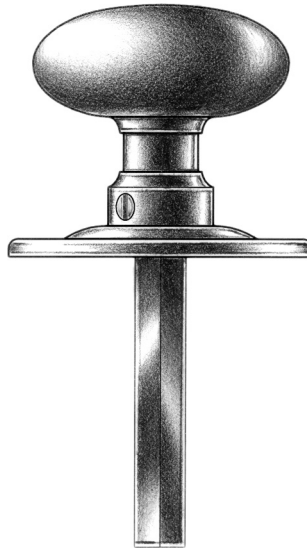

E. R. BUTLER & CO.

Shown with ER Rose

Shown with Oval Rose

Shown with Round Rose

PREMIUM GRADE

ER Oval Thumb Turns with Set Screws

E. Robinson & Co. Collection

For Use on Privacy Doors with Coinslot Emergency Releases or Indicators.
Available in $1\frac{5}{16} \times 1\frac{3}{16}$ " (L) and $1\frac{3}{16} \times 1$ " (S) Dimensions (Width \times Projection). (Size L Shown).

Standard with $\frac{3}{16}$ inch Spindle on the Diagonal.

Regularly Furnished with Two No. 4 \times $\frac{1}{2}$ " OHWS.

Solid Machined Brass Turn and Rose.

Standard, Custom Plated and Patinated Finishes Available.