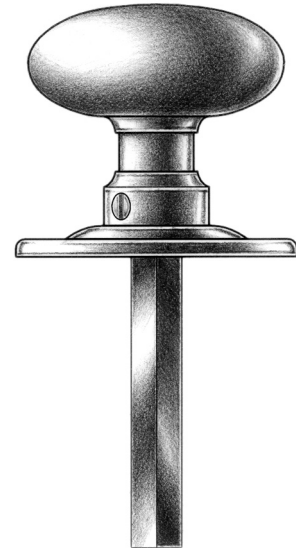

E. R. BUTLER & CO.

Shown with ER Rose

Shown with Oval Rose

Shown with Round Rose

PREMIUM GRADE

ER Oval Thumb Turns with Set Screws

E. Robinson & Co. Collection

For Use on Privacy Doors with Coinslot Emergency Releases or Indicators.
Available in $1\frac{5}{16} \times 1\frac{3}{16}$ " (L) and $1\frac{3}{16} \times 1$ " (S) Dimensions (Width \times Projection). (Size L Shown).

Standard with $\frac{3}{16}$ inch Spindle on the Diagonal.

Regularly Furnished with Two No. 4 \times $\frac{1}{2}$ " OHWS.

Solid Machined Brass Turn and Rose.

Standard, Custom Plated and Patinated Finishes Available.