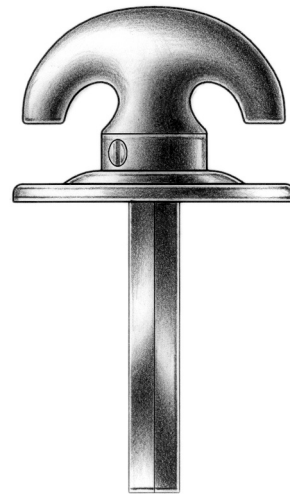

E. R. BUTLER & CO.

*Shown with Oval Rose*

*Shown with Round Rose*

PREMIUM GRADE

## Crescent Thumb Turns with Set Screws

*W.C. Vaughan Co. Collection*

For Use on Privacy Doors with Coinslot Emergency Releases or Indicators.  
Available in  $1\frac{3}{8} \times \frac{7}{8}$ " (L) and  $1\frac{3}{16} \times \frac{6}{8}$ " (S) Dimensions (Width  $\times$  Projection). (Size L Shown).

Standard with  $\frac{3}{16}$  inch Spindle on the Diagonal.

Regularly Furnished with Two No. 4  $\times \frac{1}{2}$ " OHWS.

Solid Machined Brass Turn and Rose.

Standard, Custom Plated and Patinated Finishes Available.