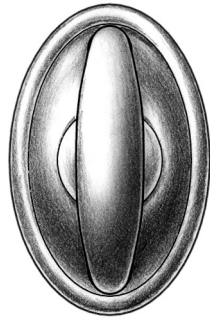

E. R. BUTLER & CO.

*Shown with Oval Rose*

*Shown with Round Rose*

PREMIUM GRADE

## Crescent Thumb Turns with Set Screws

*W.C. Vaughan Co. Collection*

For Use on Privacy Doors with Coinslot Emergency Releases or Indicators.  
Available in  $1\frac{3}{8} \times \frac{7}{8}$ " (L) and  $1\frac{3}{16} \times \frac{6}{8}$ " (S) Dimensions (Width  $\times$  Projection). (Size L Shown).

Standard with  $\frac{3}{16}$  inch Spindle on the Diagonal.

Regularly Furnished with Two No. 4  $\times \frac{1}{2}$ " OHWS.

Solid Machined Brass Turn and Rose.

Standard, Custom Plated and Patinated Finishes Available.