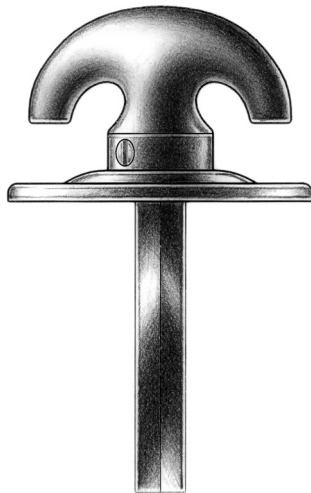

E. R. BUTLER & CO.

*Shown with Oval Rose*

*Shown with Round Rose*

PREMIUM GRADE

## Crescent Thumb Turns with Set Screws

*W.C. Vaughan Co. Collection*

For Use on Privacy Doors with Coinslot Emergency Releases or Indicators.  
Available in  $1\frac{3}{8} \times \frac{7}{8}$ " (L) and  $1\frac{3}{16} \times \frac{6}{8}$ " (S) Dimensions (Width  $\times$  Projection). (Size L Shown).

Standard with  $\frac{3}{16}$  inch Spindle on the Diagonal.

Regularly Furnished with Two No. 4  $\times \frac{1}{2}$ " OHWS.

Solid Machined Brass Turn and Rose.

Standard, Custom Plated and Patinated Finishes Available.