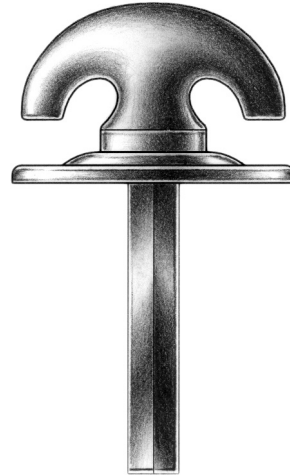

E. R. BUTLER & CO.

*Shown with Oval Rose*

*Shown with Round Rose*

PREMIUM GRADE

## Crescent Thumb Turns

*W.C. Vaughan Co. Collection*

For Use on Privacy and Patio Doors.  
Available in  $1\frac{3}{8} \times \frac{6}{8}$ " (L) and  $1\frac{3}{16} \times \frac{5}{8}$ " (S) Dimensions (Width  $\times$  Projection). (Size L Shown).  
Standard with  $\frac{3}{16}$  inch Spindle on the Diagonal.  
Regularly Furnished with Two No. 4  $\times \frac{1}{2}$ " OHWS.  
Solid Machined Brass Turn and Rose.  
Standard, Custom Plated and Patinated Finishes Available.