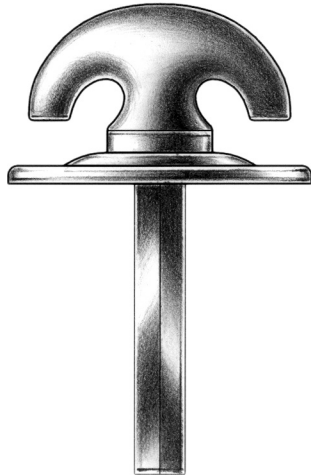

E. R. BUTLER & CO.

*Shown with Oval Rose*

*Shown with Round Rose*

PREMIUM GRADE

## Crescent Thumb Turns

*W.C. Vaughan Co. Collection*

For Use on Privacy and Patio Doors.  
Available in  $1\frac{3}{8} \times \frac{6}{8}$ " (L) and  $1\frac{3}{16} \times \frac{5}{8}$ " (S) Dimensions (Width  $\times$  Projection). (Size L Shown).  
Standard with  $\frac{3}{16}$  inch Spindle on the Diagonal.  
Regularly Furnished with Two No. 4  $\times \frac{1}{2}$ " OHWS.  
Solid Machined Brass Turn and Rose.  
Standard, Custom Plated and Patinated Finishes Available.