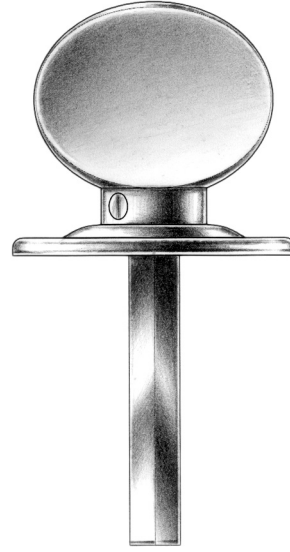

E. R. BUTLER & CO.

*Shown with Oval Rose*

*Shown with Round Rose*

PREMIUM GRADE

## Concave Key Bow Thumb Turns with Set Screws

*E. R. Butler & Co. Collection*

For Use on Privacy Doors with Coinslot Emergency Releases or Indicators.  
Available in  $1\frac{3}{8} \times 1\frac{1}{4}$ " (L) and  $1\frac{3}{16} \times 1\frac{1}{16}$ " (S) Dimensions (Width  $\times$  Projection). (Size L Shown).

Standard with  $\frac{3}{16}$  inch Spindle on the Diagonal.

Regularly Furnished with Two No. 4  $\times$   $\frac{1}{2}$ " OHWS.

Solid Machined Brass Turn and Rose.

Standard, Custom Plated and Patinated Finishes Available.