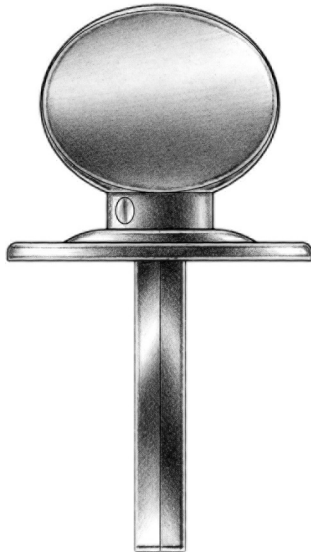

E. R. BUTLER & CO.

*Shown with Oval Rose*

*Shown with Round Rose*

PREMIUM GRADE

## Concave Key Bow Thumb Turns with Set Screws

*E. R. Butler & Co. Collection*

For Use on Privacy Doors with Coinslot Emergency Releases or Indicators.  
Available in  $1\frac{3}{8} \times 1\frac{1}{4}$ " (L) and  $1\frac{3}{16} \times 1\frac{1}{16}$ " (S) Dimensions (Width  $\times$  Projection). (Size L Shown).

Standard with  $\frac{3}{16}$  inch Spindle on the Diagonal.

Regularly Furnished with Two No. 4  $\times$   $\frac{1}{2}$ " OHWS.

Solid Machined Brass Turn and Rose.

Standard, Custom Plated and Patinated Finishes Available.