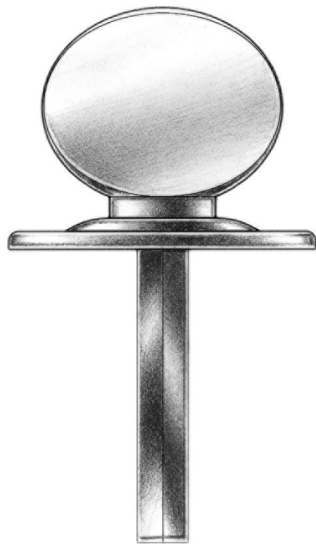

E. R. BUTLER & CO.

*Shown with Oval Rose*

*Shown with Round Rose*

PREMIUM GRADE

## Concave Key Bow Thumb Turns

*E. R. Butler & Co. Collection*

For Use on Privacy and Patio Doors.  
Available in  $1\frac{3}{8} \times 1\frac{1}{4}$ " (L) and  $1\frac{3}{16} \times 1$ " (S) Dimensions (Width  $\times$  Projection). (Size L Shown).  
Standard with  $\frac{3}{16}$  inch Spindle on the Diagonal.  
Regularly Furnished with Two No. 4  $\times$   $\frac{1}{2}$ " OHWS.  
Solid Machined Brass Turn and Rose.  
Standard, Custom Plated and Patinated Finishes Available.