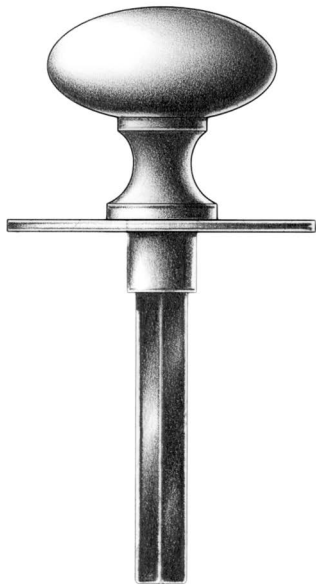

E. R. BUTLER & CO.

fig. oval

fig. crescent

fig. bow

PREMIUM GRADE

Traditional Thumb Turns with Oval Escutcheons
W.C. Vaughan Co. Collection

For Use on Privacy and Patio Doors.
Standard with $\frac{3}{16}$ inch Spindle on the Diagonal.
Regularly Furnished with Two No. 4 $\times \frac{1}{2}$ " OHWS.
Solid Cast Brass Knob and Rose.
Standard, Custom Plated and Patinated Finishes Available.

Full Scale

FINE ARCHITECTURAL, BUILDERS' AND CABINETMAKERS' HARDWARE