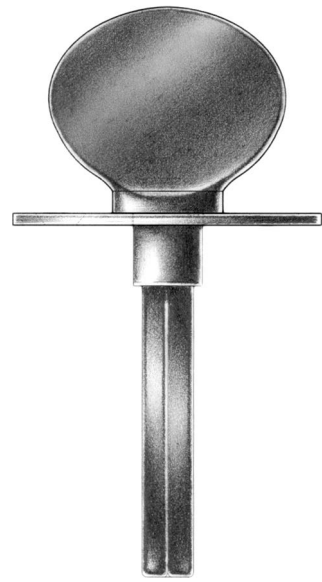

E. R. BUTLER & CO.

fig. oval

fig. crescent

fig. bow

PREMIUM GRADE

Traditional Thumb Turns with Oval Escutcheons
W.C. Vaughan Co. Collection

For Use on Privacy and Patio Doors.
Standard with $\frac{3}{16}$ inch Spindle on the Diagonal.
Regularly Furnished with Two No. 4 $\times \frac{1}{2}$ " OHWS.
Solid Cast Brass Knob and Rose.
Standard, Custom Plated and Patinated Finishes Available.

Full Scale

FINE ARCHITECTURAL, BUILDERS' AND CABINETMAKERS' HARDWARE