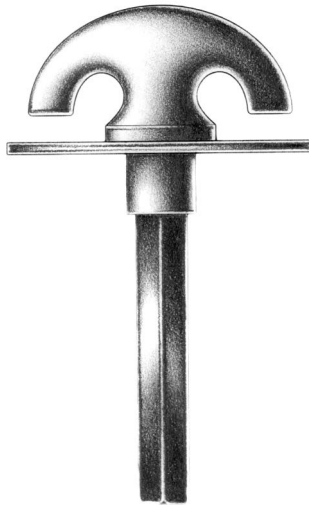

E. R. BUTLER & CO.

fig. oval

fig. crescent

fig. bow

PREMIUM GRADE

Traditional Thumb Turns with Oval Escutcheons
W.C. Vaughan Co. Collection

For Use on Privacy and Patio Doors.
Standard with $\frac{3}{16}$ inch Spindle on the Diagonal.
Regularly Furnished with Two No. 4 $\times \frac{1}{2}$ " OHWS.
Solid Cast Brass Knob and Rose.
Standard, Custom Plated and Patinated Finishes Available.

Full Scale

FINE ARCHITECTURAL, BUILDERS' AND CABINETMAKERS' HARDWARE