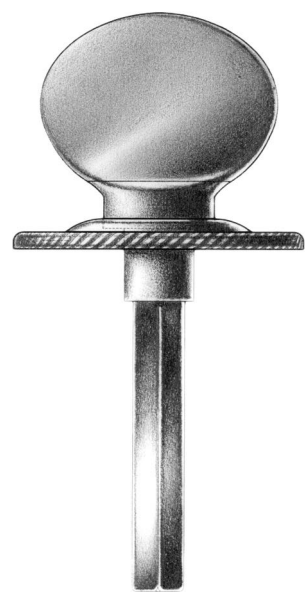

E. R. BUTLER & CO.

*fig. oval*

*fig. crescent*

*fig. bow*

PREMIUM GRADE

## Traditional Thumb Turns with Knurled Roses

*W.C. Vaughan Co. Collection*

For Use on Privacy and Patio Doors.  
Standard with  $\frac{3}{16}$  inch Spindle on the Diagonal.  
Regularly Furnished with Two No. 4  $\times \frac{1}{2}$ " OHWS.  
Solid Cast Brass Knob and Rose.  
Standard, Custom Plated and Patinated Finishes Available.