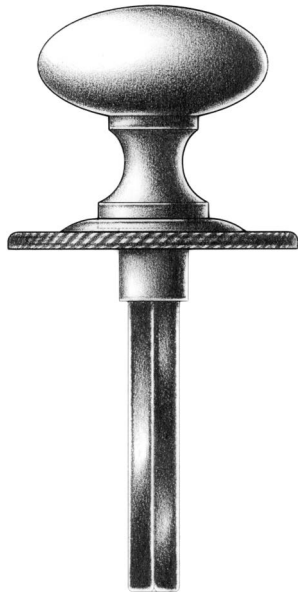

E. R. BUTLER & CO.

*fig. oval*

*fig. crescent*

*fig. bow*

PREMIUM GRADE

## Traditional Thumb Turns with Knurled Roses

*W.C. Vaughan Co. Collection*

For Use on Privacy and Patio Doors.  
Standard with  $\frac{3}{16}$  inch Spindle on the Diagonal.  
Regularly Furnished with Two No. 4  $\times \frac{1}{2}$ " OHWS.  
Solid Cast Brass Knob and Rose.  
Standard, Custom Plated and Patinated Finishes Available.