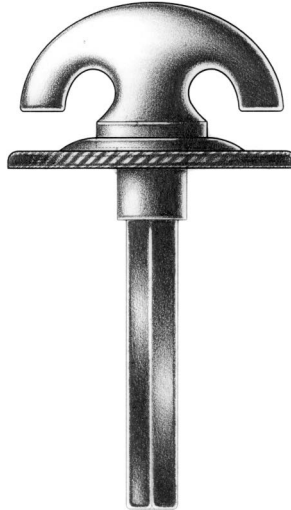

E. R. BUTLER & CO.

*fig. oval*

*fig. crescent*

*fig. bow*

PREMIUM GRADE

## Traditional Thumb Turns with Knurled Roses

*W.C. Vaughan Co. Collection*

For Use on Privacy and Patio Doors.  
Standard with  $\frac{3}{16}$  inch Spindle on the Diagonal.  
Regularly Furnished with Two No. 4  $\times \frac{1}{2}$ " OHWS.  
Solid Cast Brass Knob and Rose.  
Standard, Custom Plated and Patinated Finishes Available.