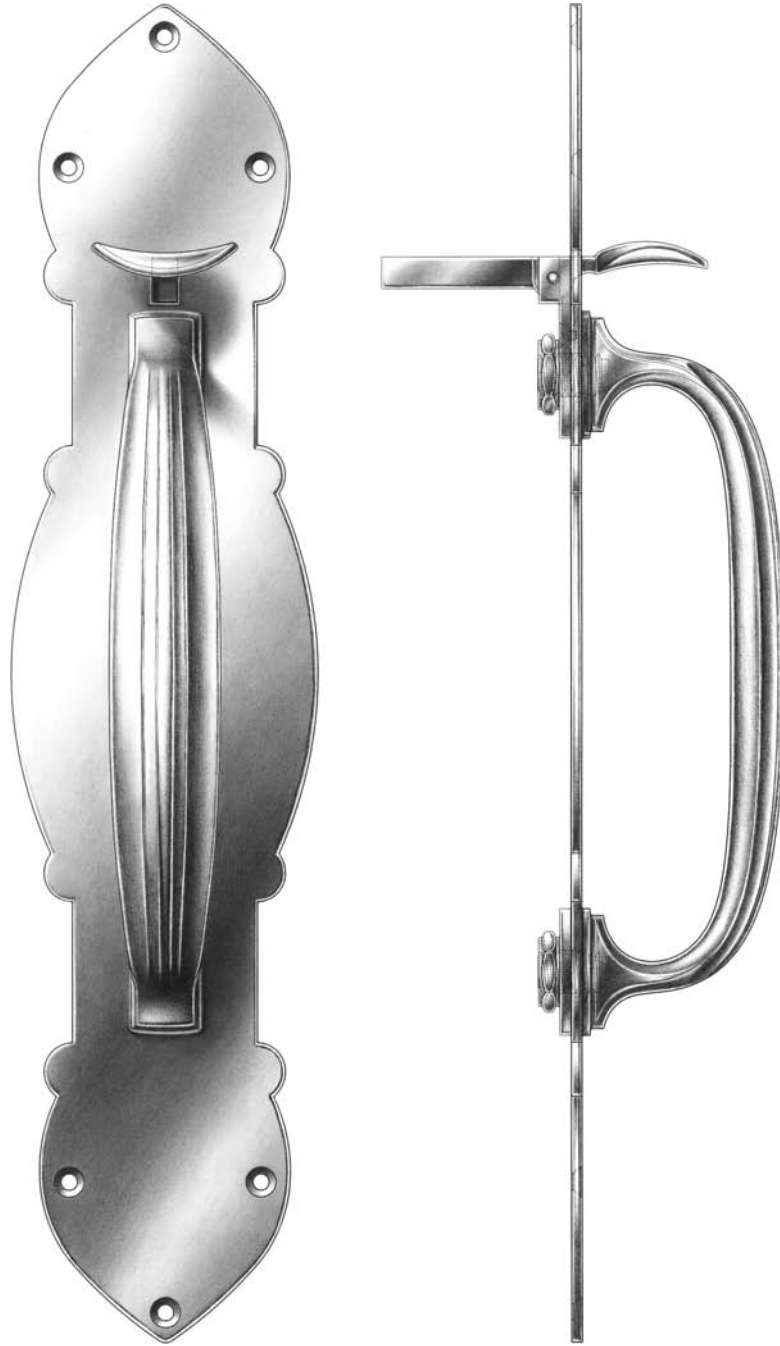

E. R. BUTLER & CO.

PREMIUM GRADE

Traditional Thumb Latch and Backplate

W.C. Vaughan Collection

7 inch Pull Handle (Center-to-Center) with 15 inch Backplate.
Solid Cast Brass Handle and Thumbpiece with Solid Machined Brass Backplate.
Standard, Custom Plated and Patinated Finishes Available.

1/2 Scale

FINE ARCHITECTURAL, BUILDERS' AND CABINETMAKERS' HARDWARE