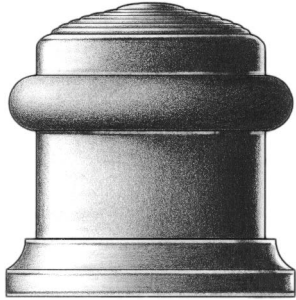

E. R. BUTLER & CO.

fig. en

fig. bf

fig. vf

fig. va

PREMIUM GRADE

Traditional Cylindrical Floor Stop

W.C. Vaughan Co. Collection

Available in 1 1/2 inch Diameters for Doors.
Available with Round or Square Bumper Ring (Round Bumper Shown).
Solid Turned Brass with Gray, Brown, or Black Rubber Bumper Ring.
Standard, Custom Plated and Patinated Finishes Available.