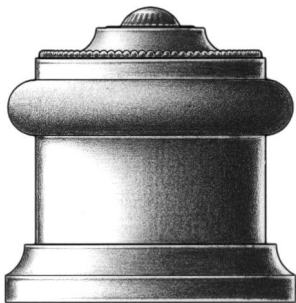

E. R. BUTLER & CO.

fig. en

fig. bf

fig. vf

fig. va

PREMIUM GRADE

Traditional Cylindrical Floor Stop

W.C. Vaughan Co. Collection

Available in 1 1/2 inch Diameters for Doors.
Available with Round or Square Bumper Ring (Round Bumper Shown).
Solid Turned Brass with Gray, Brown, or Black Rubber Bumper Ring.
Standard, Custom Plated and Patinated Finishes Available.