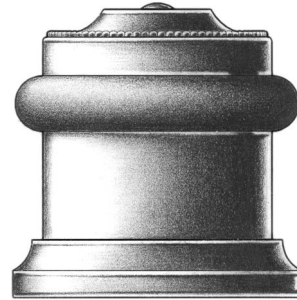

E. R. BUTLER & CO.

fig. en

fig. bf

fig. vf

fig. va

PREMIUM GRADE

Traditional Cylindrical Floor Stop

W.C. Vaughan Co. Collection

Available in 1 1/2 inch Diameters for Doors.
Available with Round or Square Bumper Ring (Round Bumper Shown).
Solid Turned Brass with Gray, Brown, or Black Rubber Bumper Ring.
Standard, Custom Plated and Patinated Finishes Available.