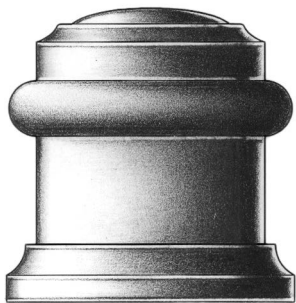

fig. ov

fig. lr

fig. eg

fig. og

PREMIUM GRADE

Traditional Cylindrical Floor Stop

W.C. Vaughan Co. Collection

Available in 1 1/2 inch Diameters for Doors.
Available with Round or Square Bumper Ring (Round Bumper Shown).
Solid Turned Brass with Gray, Brown, or Black Rubber Bumper Ring.
Standard, Custom Plated and Patinated Finishes Available.

Full Scale