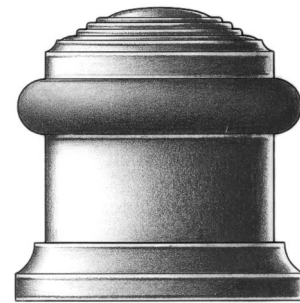

fig. ov

fig. lr

fig. eg

fig. og

PREMIUM GRADE

Traditional Cylindrical Floor Stop

W.C. Vaughan Co. Collection

Available in 1 1/2 inch Diameters for Doors.
Available with Round or Square Bumper Ring (Round Bumper Shown).
Solid Turned Brass with Gray, Brown, or Black Rubber Bumper Ring.
Standard, Custom Plated and Patinated Finishes Available.

Full Scale