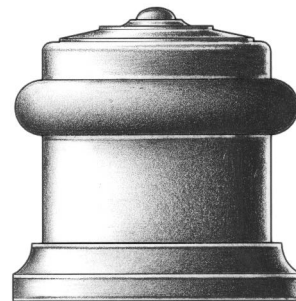

E. R. BUTLER & CO.

fig. fr

fig. by

fig. do

fig. kb

PREMIUM GRADE

Traditional Cylindrical Floor Stop

W.C. Vaughan Co. Collection

Available in 1 1/2 inch Diameters for Doors.
Available with Round or Square Bumper Ring (Round Bumper Shown).
Solid Turned Brass with Gray, Brown, or Black Rubber Bumper Ring.
Standard, Custom Plated and Patinated Finishes Available.