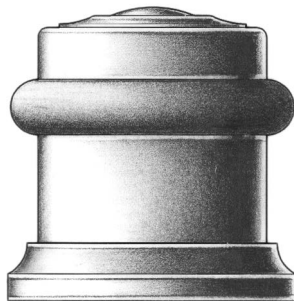

E. R. BUTLER & CO.

fig. fr

fig. by

fig. do

fig. kb

PREMIUM GRADE

Traditional Cylindrical Floor Stop

W.C. Vaughan Co. Collection

Available in 1 1/2 inch Diameters for Doors.
Available with Round or Square Bumper Ring (Round Bumper Shown).
Solid Turned Brass with Gray, Brown, or Black Rubber Bumper Ring.
Standard, Custom Plated and Patinated Finishes Available.