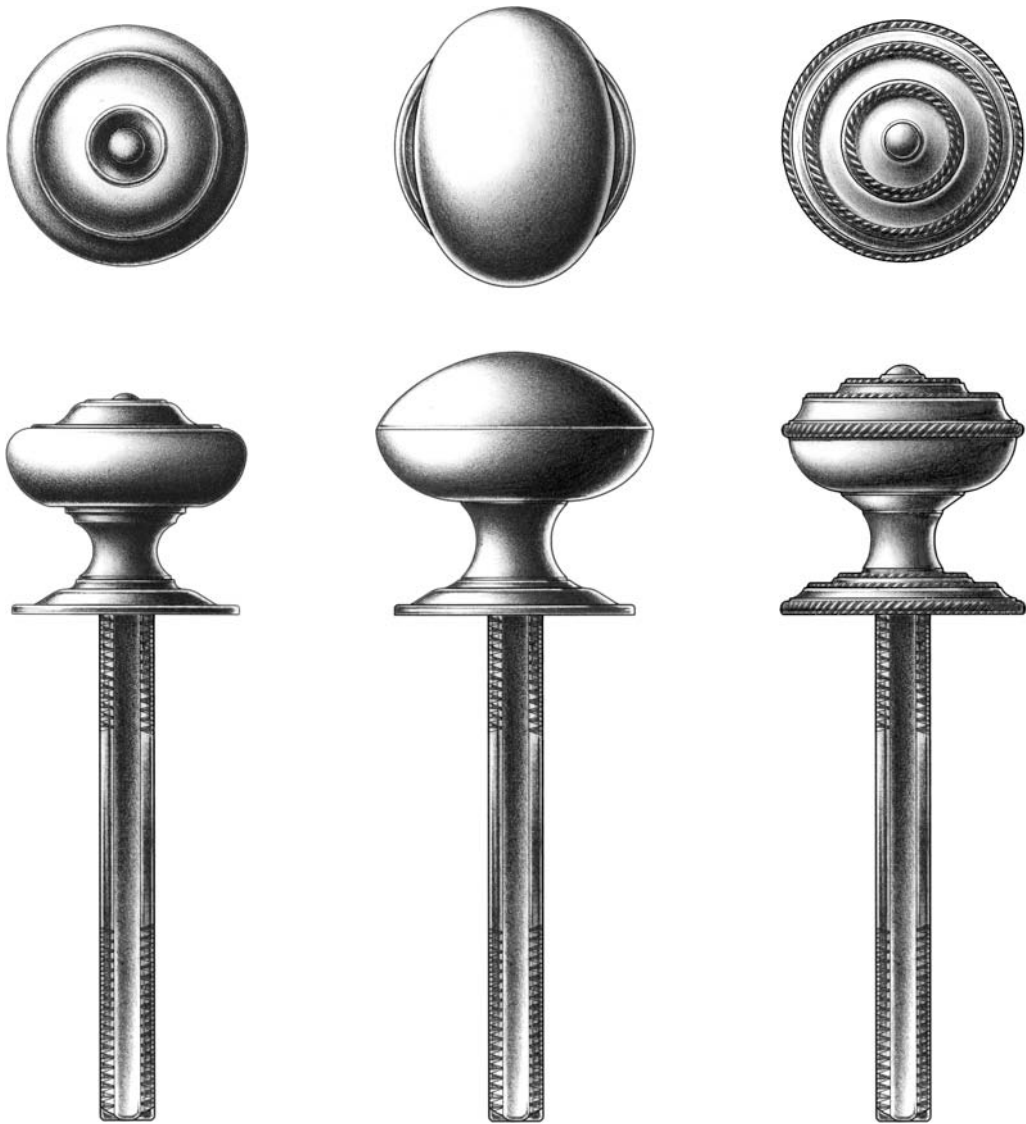

E. R. BUTLER & CO.

fig. rb

fig. ov

fig. kr

PREMIUM GRADE

Traditional Closet Turns and Roses

W.C. Vaughan Company Collection

Available in 1 ¼ and 1 ½ inch Diameters for Interior Closet Doors.

Standard with ⅜-20 × 4" Spindle.

Regularly Furnished with Two No. 4 × ½" OHWS.

Solid Turned Brass Knob and Rose.

Standard, Custom Plated and Patinated Finishes Available.

Full Scale

FINE ARCHITECTURAL, BUILDERS' AND CABINETMAKERS' HARDWARE