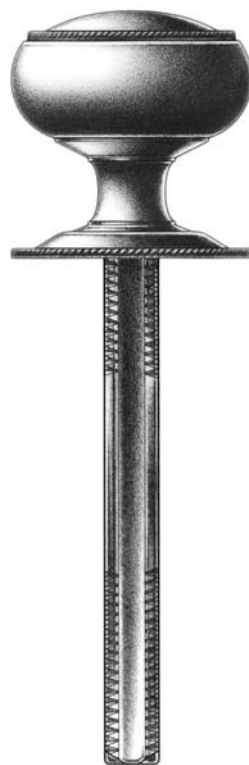

E. R. BUTLER & CO.

fig. nb

fig. kb

fig. nk

PREMIUM GRADE

Traditional Closet Turns and Roses
W.C. Vaughan Company Collection

Available in 1 1/4 and 1 1/2 inch Diameters for Interior Closet Doors.

Standard with 3/8-20 x 4" Spindle.

Regularly Furnished with Two No. 4 x 1/2" OHWS.

Solid Turned Brass Knob and Rose.

Standard, Custom Plated and Patinated Finishes Available.

Full Scale

FINE ARCHITECTURAL, BUILDERS' AND CABINETMAKERS' HARDWARE