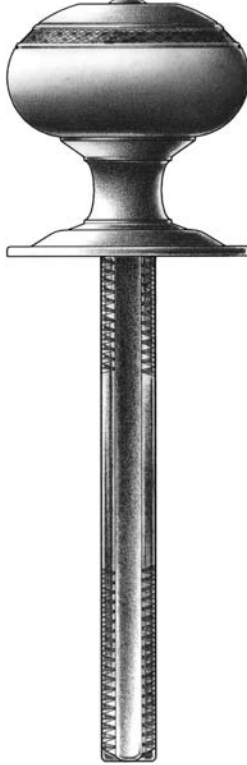

E. R. BUTLER & CO.

fig. nb

fig. kb

fig. nk

PREMIUM GRADE

Traditional Closet Turns and Roses
W.C. Vaughan Company Collection

Available in 1 1/4 and 1 1/2 inch Diameters for Interior Closet Doors.

Standard with 3/8-20 x 4" Spindle.

Regularly Furnished with Two No. 4 x 1/2" OHWS.

Solid Turned Brass Knob and Rose.

Standard, Custom Plated and Patinated Finishes Available.

Full Scale

FINE ARCHITECTURAL, BUILDERS' AND CABINETMAKERS' HARDWARE