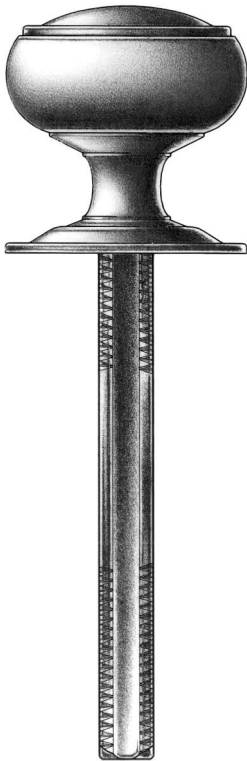

E. R. BUTLER & CO.

fig. ng

fig. vc

fig. mn

PREMIUM GRADE

Traditional Closet Turns and Roses

W.C. Vaughan Co. Collection

Available in 1¼ and 1½ inch Diameters for Interior Closet Doors.

Standard with ⅜-20 × 4" Spindle.

Regularly Furnished with Two No. 4 × ½" OHWS.

Solid Turned Brass Knob and Rose.

Standard, Custom Plated and Patinated Finishes Available.

Full Scale

FINE ARCHITECTURAL, BUILDERS' AND CABINETMAKERS' HARDWARE