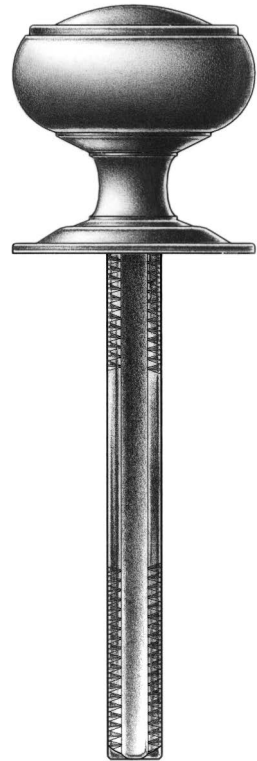

E. R. BUTLER & CO.

fig. ng

fig. vc

fig. mn

PREMIUM GRADE

Traditional Closet Turns and Roses

W.C. Vaughan Co. Collection

Available in 1¼ and 1½ inch Diameters for Interior Closet Doors.

Standard with ⅜-20 × 4" Spindle.

Regularly Furnished with Two No. 4 × ½" OHWS.

Solid Turned Brass Knob and Rose.

Standard, Custom Plated and Patinated Finishes Available.

Full Scale

FINE ARCHITECTURAL, BUILDERS' AND CABINETMAKERS' HARDWARE