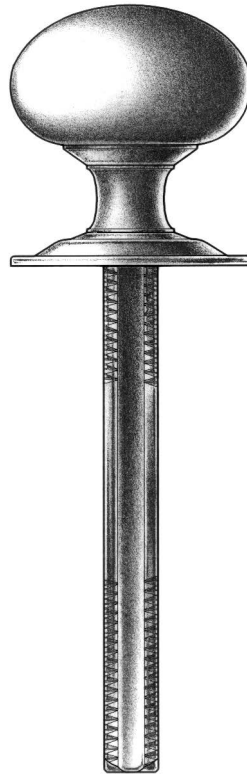

E. R. BUTLER & CO.

fig. ng

fig. vc

fig. mn

PREMIUM GRADE

Traditional Closet Turns and Roses

W.C. Vaughan Co. Collection

Available in 1¼ and 1½ inch Diameters for Interior Closet Doors.

Standard with ⅜-20 × 4" Spindle.

Regularly Furnished with Two No. 4 × ½" OHWS.

Solid Turned Brass Knob and Rose.

Standard, Custom Plated and Patinated Finishes Available.

Full Scale

FINE ARCHITECTURAL, BUILDERS' AND CABINETMAKERS' HARDWARE