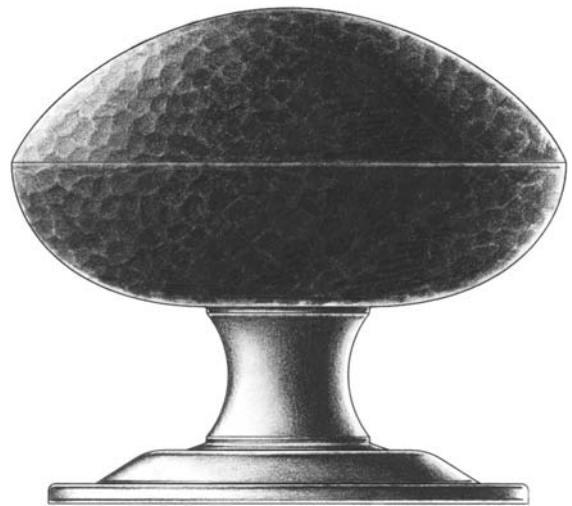

E. R. BUTLER & CO.

*Plain*

*Hand Hammered*

PREMIUM GRADE

**Traditional OV Series Door Knobs and Roses**  
*W.C. Vaughan Company Collection*

Available in 2 <sup>3</sup>/<sub>4</sub>, 2 <sup>1</sup>/<sub>2</sub>, 2 <sup>1</sup>/<sub>4</sub>, 2, and 1 <sup>3</sup>/<sub>4</sub> inch Sizes (Nominal) for Doors (2 <sup>1</sup>/<sub>2</sub> in. Shown).  
Available in 3 inch Sizes (Nominal) for Use as Center Knobs.  
Also Available in 1 <sup>1</sup>/<sub>2</sub>, 1 <sup>1</sup>/<sub>4</sub>, 1, <sup>3</sup>/<sub>4</sub> and <sup>1</sup>/<sub>2</sub> inch Sizes (Nominal) for Cabinets and Fine Furniture.  
Solid Turned Brass Knob and Rose.  
Standard, Custom Plated and Patinated Finishes Available.

*Full Scale*

FINE ARCHITECTURAL, BUILDERS' AND CABINETMAKERS' HARDWARE