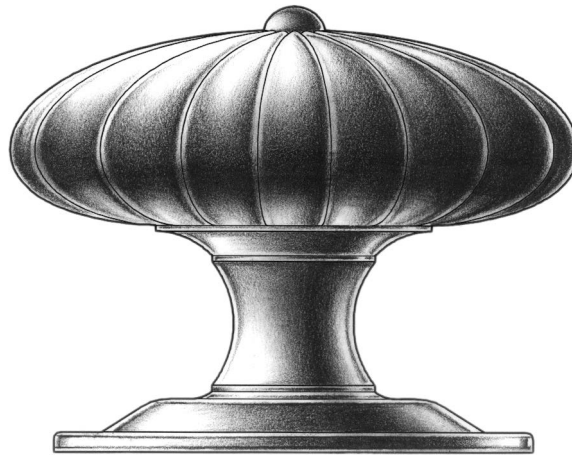

E. R. BUTLER & CO.

PREMIUM GRADE

Traditional OM Series Door Knobs and Roses

W.C. Vaughan Company Collection

Available in 2 ³/₄, 2 ¹/₂, 2 ¹/₄, 2, and 1 ³/₄ inch Sizes (Nominal) for Doors (2 ¹/₂ in. Shown).

Available in 3 inch Sizes (Nominal) for Use as Center Knobs.

Also Available in 1 ¹/₂, 1 ¹/₄, 1, ³/₄ and ¹/₂ inch Sizes (Nominal) for Cabinets and Fine Furniture.

Solid Turned Brass Knob and Rose.

Standard, Custom Plated and Patinated Finishes Available.