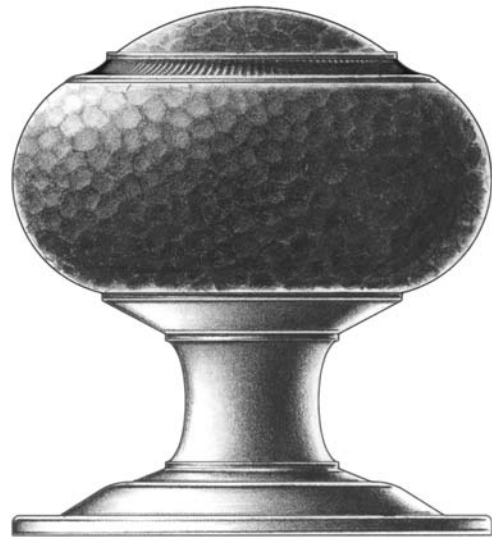

E. R. BUTLER & CO.

Plain

Hand Hammered

PREMIUM GRADE

Traditional KY Series Door Knobs and Roses

W.C. Vaughan Company Collection

Available in 2 ³/₄, 2 ¹/₂, 2 ¹/₄, 2, and 1 ³/₄ inch Diameters for Doors (2 ¹/₂ in. Shown).

Available in 3 inch Diameters for Use as Center Knobs.

Also Available in 1 ¹/₂, 1 ¹/₄, 1, ³/₄ and ¹/₂ inch Diameters for Cabinets and Fine Furniture.

Solid Turned Brass Knob and Rose.

Standard, Custom Plated and Patinated Finishes Available.