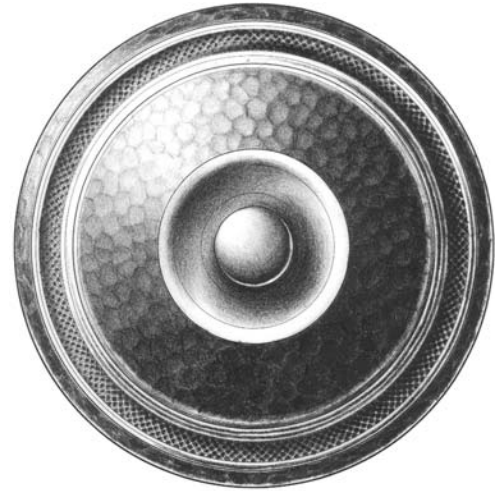

E. R. BUTLER & CO.

Plain

Hand Hammered

PREMIUM GRADE

Traditional KB Series Door Knobs and Roses
W.C. Vaughan Company Collection

Available in 2 ³/₄, 2 ¹/₂, 2 ¹/₄, 2, and 1 ³/₄ inch Diameters for Doors (2 ¹/₂ in. Shown).

Available in 3 inch Diameters for Use as Center Knobs.

Also Available in 1 ¹/₂, 1 ¹/₄, 1, ³/₄ and ¹/₂ inch Diameters for Cabinets and Fine Furniture.

Solid Turned Brass Knob and Rose.

Standard, Custom Plated and Patinated Finishes Available.