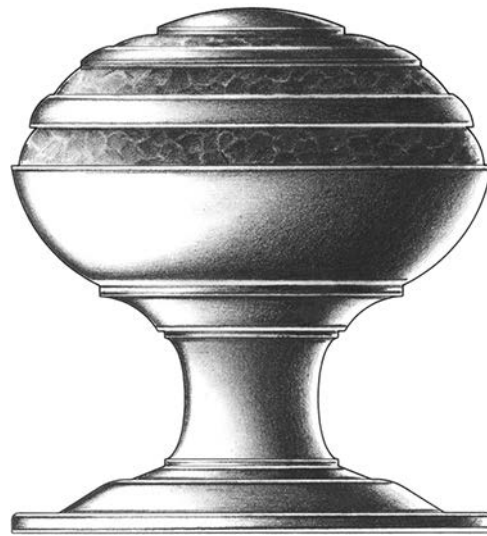

E. R. BUTLER & CO.

Plain

Hand Hammered

PREMIUM GRADE

Traditional FR Series Door Knobs and Roses

W.C. Vaughan Company Collection

Available in 2 ³/₄, 2 ¹/₂, 2 ¹/₄, 2, and 1 ³/₄ inch Diameters for Doors (2 ¹/₂ in. Shown).

Available in 3 inch Diameters for Use as Center Knobs.

Also Available in 1 ¹/₂, 1 ¹/₄, 1, ³/₄ and ¹/₂ inch Diameters for Cabinets and Fine Furniture.

Solid Turned Brass Knob and Rose.

Standard, Custom Plated and Patinated Finishes Available.