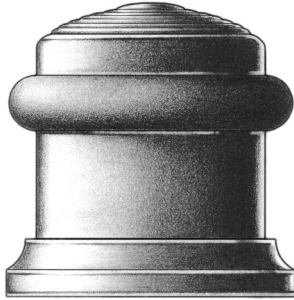

E. R. BUTLER & CO.

fig. en

fig. bf

fig. vf

fig. va

PREMIUM GRADE

Traditional Cylindrical Floor Stop

W.C. Vaughan Co. Collection

Available in 1 3/8 inch Diameters for Doors.
Available with Round or Square Bumper Ring (Round Bumper Shown).
Solid Turned Brass with Gray, Brown, or Black Rubber Bumper Ring.
Standard, Custom Plated and Patinated Finishes Available.