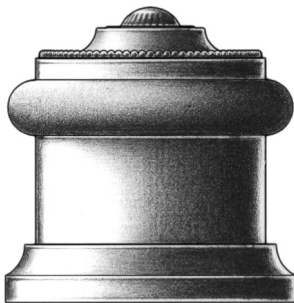

E. R. BUTLER & CO.

fig. en

fig. bf

fig. vf

fig. va

PREMIUM GRADE

Traditional Cylindrical Floor Stop

W.C. Vaughan Co. Collection

Available in 1 3/8 inch Diameters for Doors.
Available with Round or Square Bumper Ring (Round Bumper Shown).
Solid Turned Brass with Gray, Brown, or Black Rubber Bumper Ring.
Standard, Custom Plated and Patinated Finishes Available.