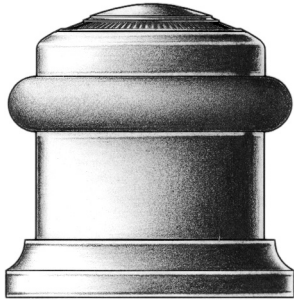

E. R. BUTLER & CO.

*fig. ky*

*fig. lk*

*fig. dk*

*fig. rb*

PREMIUM GRADE

## Traditional Cylindrical Floor Stop

*W.C. Vaughan Co. Collection*

Available in 1 3/8 inch Diameters for Doors.  
Available with Round or Square Bumper Ring (Round Bumper Shown).  
Solid Turned Brass with Gray, Brown, or Black Rubber Bumper Ring.  
Standard, Custom Plated and Patinated Finishes Available.