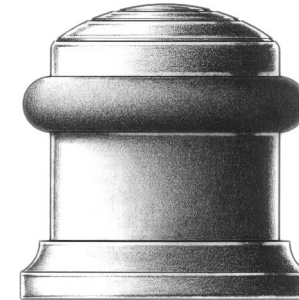

fig. kb

fig. nk

fig. lo

fig. sm

PREMIUM GRADE

Traditional Cylindrical Floor Stop

W.C. Vaughan Co. Collection

Available in 1 3/8 inch Diameters for Doors.
Available with Round or Square Bumper Ring (Round Bumper Shown).
Solid Turned Brass with Gray, Brown, or Black Rubber Bumper Ring.
Standard, Custom Plated and Patinated Finishes Available.

Full Scale