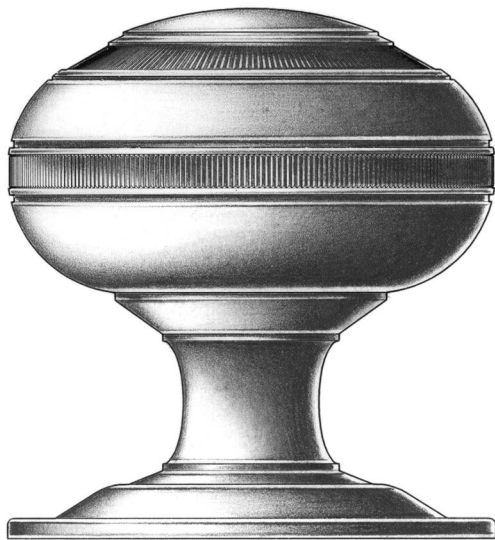

E. R. BUTLER & CO.

Plain

Hand Hammered

PREMIUM GRADE

Traditional DK Series Door Knobs and Roses

W.C. Vaughan Co. Collection

Available in $2\frac{3}{4}$, $2\frac{1}{2}$, $2\frac{1}{4}$, 2, and $1\frac{3}{4}$ inch Diameters for Doors ($2\frac{1}{2}$ in. Shown).
Available in 3 inch Diameters for Use as Center Knobs.
Also Available in $1\frac{1}{2}$, $1\frac{1}{4}$, 1, $\frac{3}{4}$ and $\frac{1}{2}$ inch Diameters for Cabinets and Fine Furniture.
Solid Turned Brass Knob and Rose.
Standard, Custom Plated and Patinated Finishes Available.

Full Scale

FINE ARCHITECTURAL, BUILDERS' AND CABINETMAKERS' HARDWARE