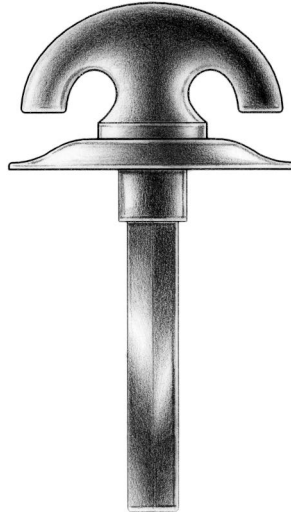

E. R. BUTLER & CO.

fig. oval

fig. crescent

fig. bow

PREMIUM GRADE

Traditional Thumb Turns with ER Roses

E. Robinson & Co. Collection

For Use on Privacy and Patio Doors.
Standard with $\frac{3}{16}$ inch Spindle on the Diagonal.
Regularly Furnished with Two No. 4 $\times \frac{1}{2}$ " OHWS.
Solid Cast Brass Knob and Rose.
Standard, Custom Plated and Patinated Finishes Available.

Full Scale

FINE ARCHITECTURAL, BUILDERS' AND CABINETMAKERS' HARDWARE