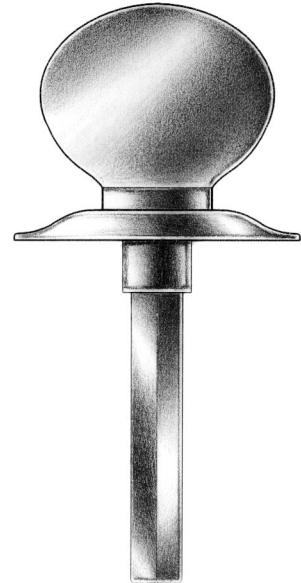

E. R. BUTLER & CO.

fig. oval

fig. crescent

fig. bow

PREMIUM GRADE

Traditional Thumb Turns with ER Roses

E. Robinson & Co. Collection

For Use on Privacy and Patio Doors.
Standard with $\frac{3}{16}$ inch Spindle on the Diagonal.
Regularly Furnished with Two No. 4 $\times \frac{1}{2}$ " OHWS.
Solid Cast Brass Knob and Rose.
Standard, Custom Plated and Patinated Finishes Available.

Full Scale

FINE ARCHITECTURAL, BUILDERS' AND CABINETMAKERS' HARDWARE