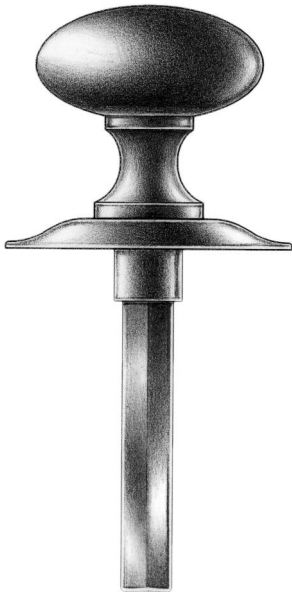

E. R. BUTLER & CO.

fig. oval

fig. crescent

fig. bow

PREMIUM GRADE

Traditional Thumb Turns with ER Roses

E. Robinson & Co. Collection

For Use on Privacy and Patio Doors.
Standard with $\frac{3}{16}$ inch Spindle on the Diagonal.
Regularly Furnished with Two No. 4 $\times \frac{1}{2}$ " OHWS.
Solid Cast Brass Knob and Rose.
Standard, Custom Plated and Patinated Finishes Available.

Full Scale

FINE ARCHITECTURAL, BUILDERS' AND CABINETMAKERS' HARDWARE