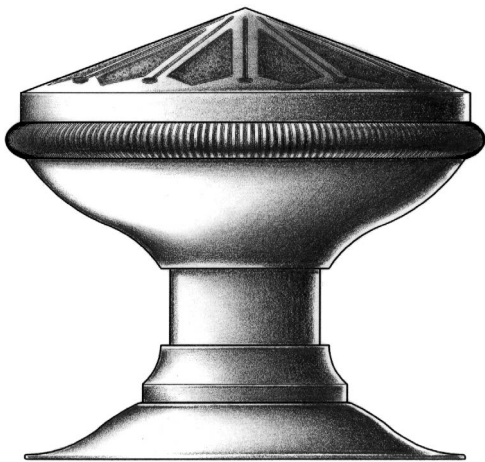

E. R. BUTLER & CO.

*Design Pattern I*

*Design Pattern II*

PREMIUM GRADE

## Engraved EU Series Door Knobs and Roses

*E. Robinson & Co. Collection*

Available in  $2\frac{3}{4}$ ,  $2\frac{1}{2}$ ,  $2\frac{1}{4}$ , 2, and  $1\frac{3}{4}$  inch Diameters for Doors ( $2\frac{1}{2}$  in. Shown).  
Available in 3 inch Diameters for Use as Center Knobs.  
Also Available in  $1\frac{1}{2}$ ,  $1\frac{1}{4}$ , 1,  $\frac{3}{4}$  and  $\frac{1}{2}$  inch Diameters for Cabinets and Fine Furniture.  
Solid Turned Brass Knob and Rose.  
Standard, Custom Plated and Patinated Finishes Available.