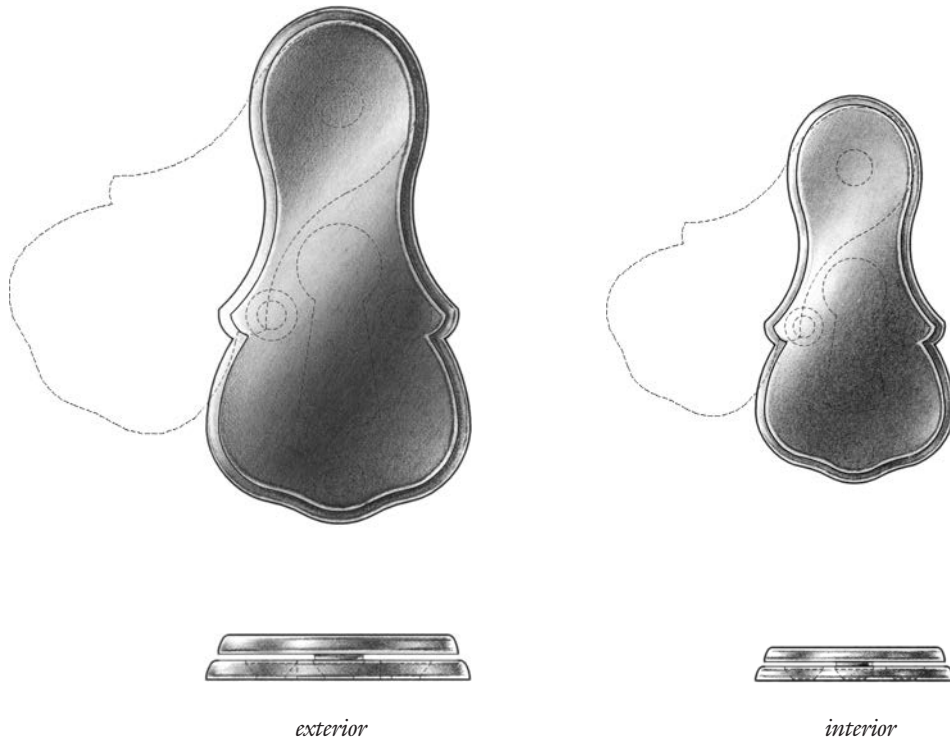

E. R. BUTLER & CO.

PREMIUM GRADE

Drop Escutcheons

E. Robinson & Co. Collection

For Use as Emergency Release Covers
Available in 2 $\frac{5}{8}$ " Heights for Exterior Applications and 2" Heights for Interior Applications.
Regularly Furnished with Two No. 3 $\times$ $\frac{1}{2}$ " FHWS.
Solid Brass Backplate and Swinging Cover.
Standard, Custom Plated and Patinated Finishes Available.

Full Scale

FINE ARCHITECTURAL, BUILDERS' AND CABINETMAKERS' HARDWARE