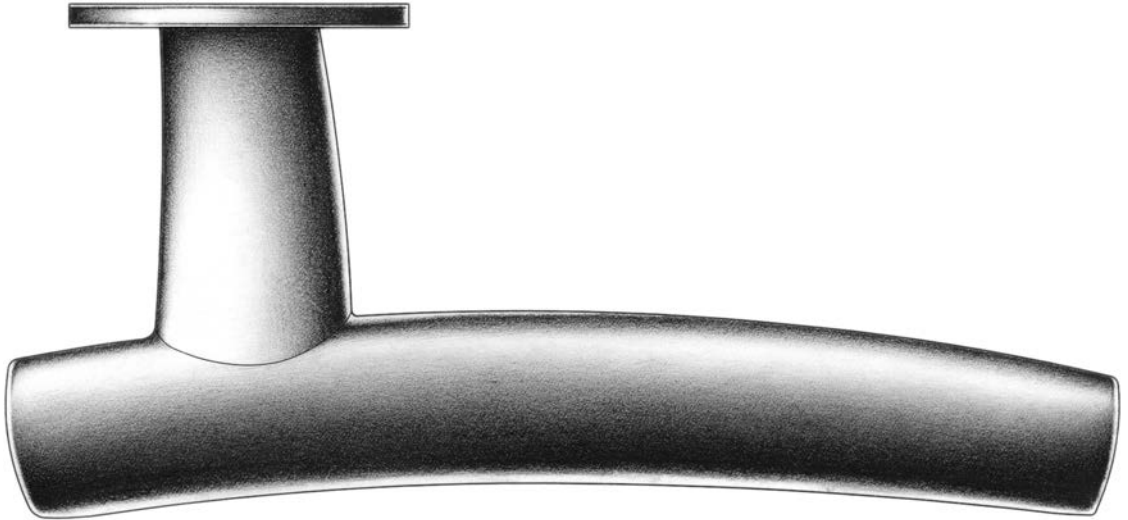

E. R. BUTLER & CO.

PREMIUM GRADE

“Bone” Series Lever Handles and Roses (Large)

Ted Muehling Collection

Available in 4 ½ inch Lengths (Nominal) for Doors.

Specify Handing (Right Hand Shown).

Solid Cast Brass Lever and Turned Brass Rose.

Available in Oxidized Bronze, Satin Nickel, and Antique Gold.

Custom Plated and Patinated Finishes Available by Special Order.

Full Scale

FINE ARCHITECTURAL, BUILDERS' AND CABINETMAKERS' HARDWARE