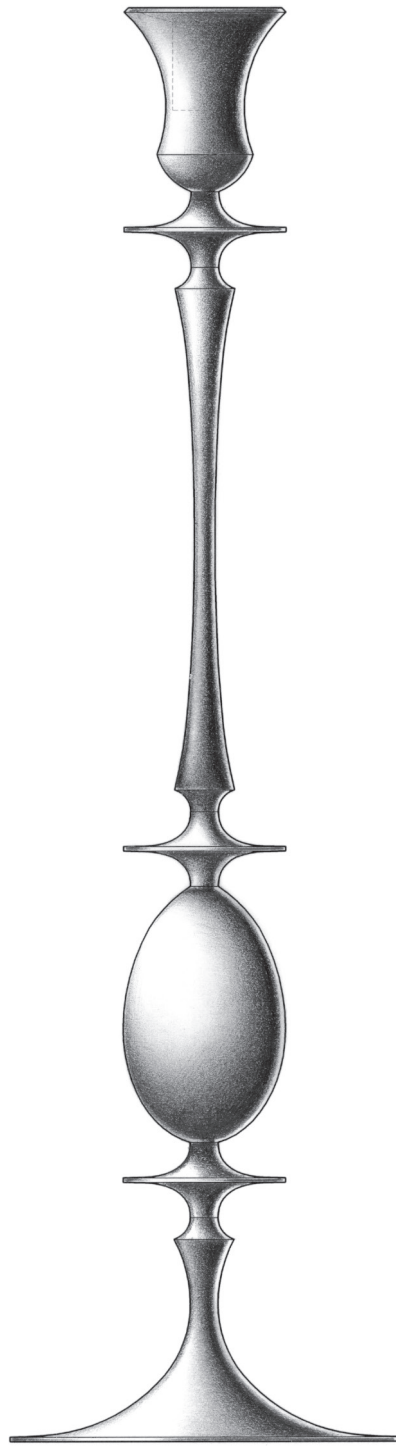

E. R. BUTLER & CO.

© E. R. BUTLER & CO. ALL RIGHTS RESERVED.

2/3 Scale

TED MUEHLING · CANDLESTICK No. 0217

0217 BIEDERMEIER CANDLESTICK

Designed by Ted Muehling

Available in Burnished Brass, Oxidized Bronze, Polished or
Pumiced Sterling Silver Plate, and Pumiced Gold.

Dimensions

Height	11 ³ / ₁₆ in.	284 mm
Base Diameter	3 in.	76 mm
Weight	1.145 lb	0.52 kg

Egg Options

Burnished Brass	■ "Bittern" Enamel (Pale Chrysoprase)
Oxidized Bronze	■ "Ibis" Enamel (Pale Tanzanite)
Polished Silver	■ "Lark" Enamel (Pale Topaz)
Pumiced Gold	■ "Nightingale" Enamel (Pale Amethyst)
Pumiced Silver	■ "Robin" Enamel (Pale Turquoise)
Amethyst	■ "Starling" Enamel (Pale Sapphire)
Blue Chalcedony	■ "Thrush" Enamel (Pale Jade)
Blue/Grey Agate	■ "Wren" Enamel (Pale Coral)
Black Buffalo Horn	
Blond Ox Horn	
Fossil Tusk	