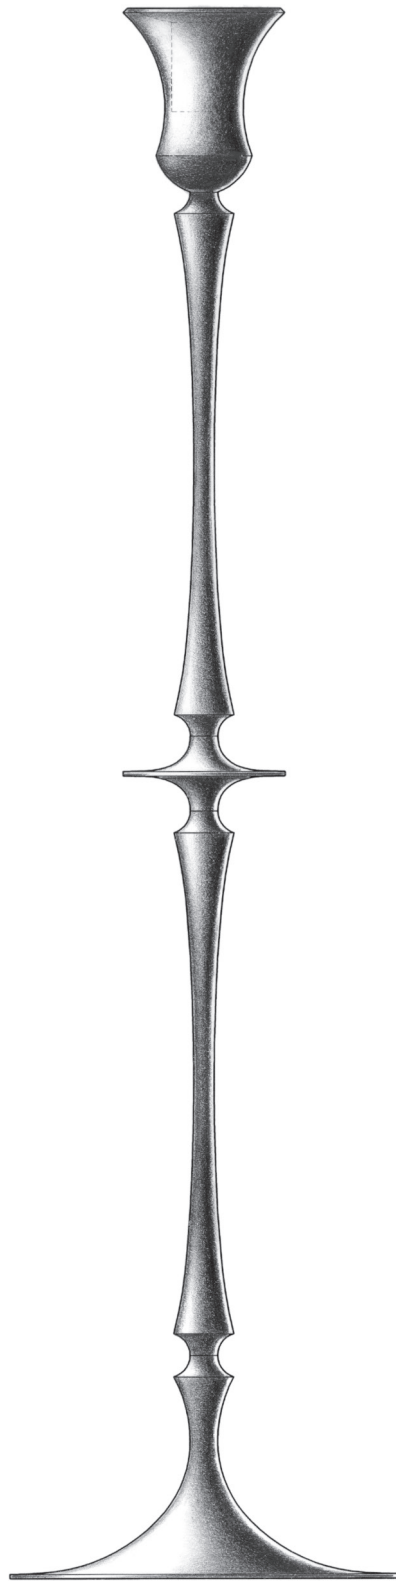

E. R. BUTLER & CO.

2/3 Scale

TED MUEHLING · CANDLESTICK No. 0216

0216 BIEDERMEIER CANDLESTICK

Designed by Ted Muehling

Available in Burnished Brass, Oxidized Bronze, Polished or
Pumiced Sterling Silver Plate, and Pumiced Gold.

Dimensions

Height	12 ¼ in.	311 mm
Base Diameter	3 in.	76 mm
Weight	0.66 lb	0.30 kg