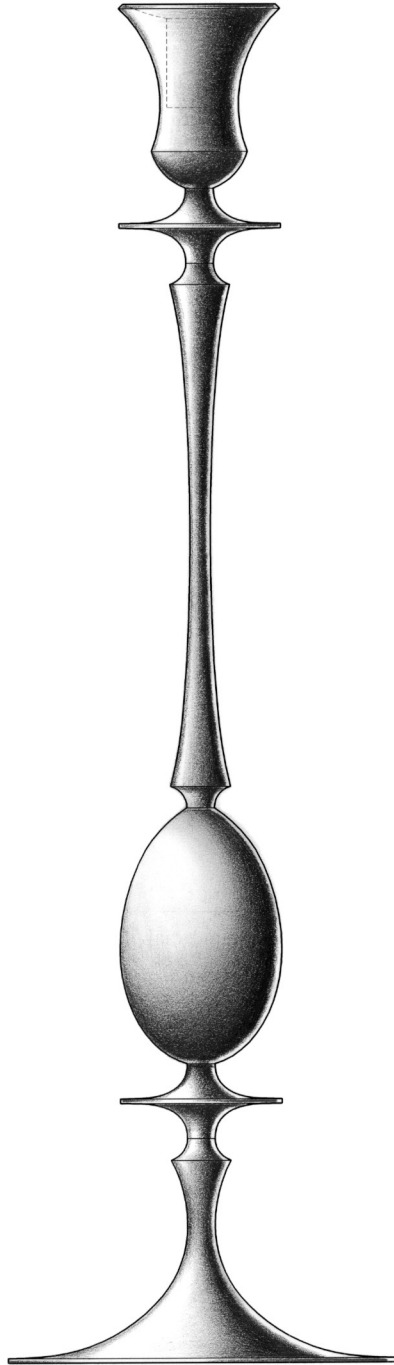

E. R. BUTLER & CO.

© E. R. BUTLER & CO. ALL RIGHTS RESERVED.

*2/3 Scale*

TED MUEHLING · CANDLESTICK No. 0215

0215 BIEDERMEIER CANDLESTICK

*Designed by Ted Muehling*

---

Available in Burnished Brass, Oxidized Bronze, Polished or  
Pumiced Sterling Silver Plate, or Pumiced 24k Gold Plate.

*Dimensions*

Height	10 <sup>5</sup> / <sub>8</sub> in.	270 mm
Base Diameter	3 in.	76 mm
Weight	1.11 lb	0.68 kg

*Egg Options*

Burnished Brass	■ "Bittern" Enamel (Pale Chrysoprase)
Oxidized Bronze	■ "Ibis" Enamel (Pale Tanzanite)
Polished Silver	■ "Lark" Enamel (Pale Topaz)
Pumiced Gold	■ "Nightingale" Enamel (Pale Amethyst)
Pumiced Silver	■ "Robin" Enamel (Pale Turquoise)
Amethyst	■ "Starling" Enamel (Pale Sapphire)
Blue Chalcedony	■ "Thrush" Enamel (Pale Jade)
Blue/Grey Agate	■ "Wren" Enamel (Pale Coral)
Black Buffalo Horn	
Blond Ox Horn	
Fossil Tusk	