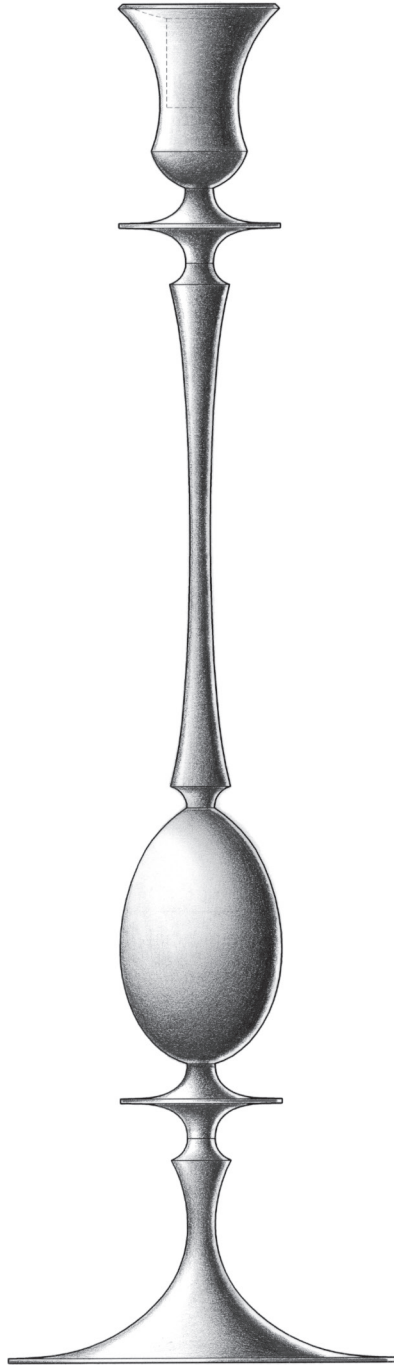

E. R. BUTLER & CO.

© E. R. BUTLER & CO. ALL RIGHTS RESERVED.

2/3 Scale

TED MUEHLING · CANDLESTICK No. 0215

0215 BIEDERMEIER CANDLESTICK

Designed by Ted Muehling

Available in Burnished Brass, Oxidized Bronze, Polished or
Pumiced Sterling Silver Plate, and Pumiced Gold.

Dimensions

Height	10 ⁵ / ₈ in.	270 mm
Base Diameter	3 in.	76 mm
Weight	1.11 lb	0.68 kg

Egg Options

Burnished Brass	■ "Bittern" Enamel (Pale Chrysoprase)
Oxidized Bronze	■ "Ibis" Enamel (Pale Tanzanite)
Polished Silver	■ "Lark" Enamel (Pale Topaz)
Pumiced Gold	■ "Nightingale" Enamel (Pale Amethyst)
Pumiced Silver	■ "Robin" Enamel (Pale Turquoise)
Amethyst	■ "Starling" Enamel (Pale Sapphire)
Blue Chalcedony	■ "Thrush" Enamel (Pale Jade)
Blue/Grey Agate	■ "Wren" Enamel (Pale Coral)
Black Buffalo Horn	
Blond Ox Horn	
Fossil Tusk	