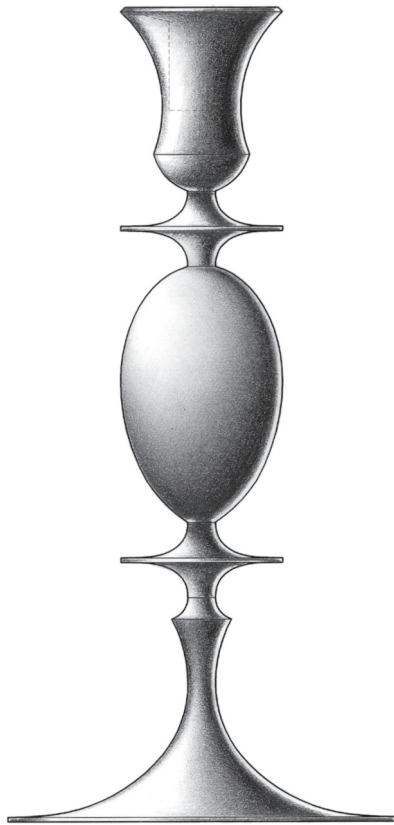

E. R. BUTLER & CO.

© E. R. BUTLER & CO. ALL RIGHTS RESERVED.

2/3 Scale

TED MUEHLING · CANDLESTICK No. 0210

0210 BIEDERMEIER CANDLESTICK

Designed by Ted Muehling

Available in Burnished Brass, Oxidized Bronze, Polished or Pumiced Sterling Silver Plate, and Pumiced Gold.

Dimensions

Height	6 ³ / ₈ in.	162 mm
Base Diameter	3 in.	76 mm
Weight	1.045 lb	0.47 kg

Egg Options

Burnished Brass	■ "Bittern" Enamel (Pale Chrysoprase)
Oxidized Bronze	■ "Ibis" Enamel (Pale Tanzanite)
Polished Silver	■ "Lark" Enamel (Pale Topaz)
Pumiced Gold	■ "Nightingale" Enamel (Pale Amethyst)
Pumiced Silver	■ "Robin" Enamel (Pale Turquoise)
Amethyst	■ "Starling" Enamel (Pale Sapphire)
Blue Chalcedony	■ "Thrush" Enamel (Pale Jade)
Blue/Grey Agate	■ "Wren" Enamel (Pale Coral)
Black Buffalo Horn	
Blond Ox Horn	
Fossil Tusk	