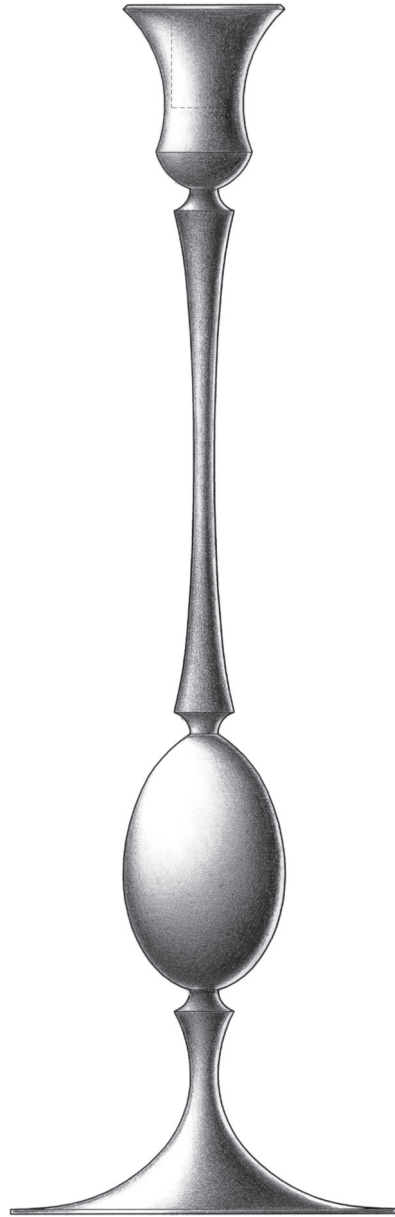

E. R. BUTLER & CO.

© E. R. BUTLER & CO. ALL RIGHTS RESERVED.

2/3 Scale

TED MUEHLING · CANDLESTICK No. 0207

0207 BIEDERMEIER CANDLESTICK

Designed by Ted Muehling

Available in Burnished Brass, Oxidized Bronze, Polished or
Pumiced Sterling Silver Plate, and Pumiced Gold.

Dimensions

Height	9 ⁷ / ₁₆ in.	240 mm
Base Diameter	3 in.	76 mm
Weight	1.505 lb	0.68 kg

Egg Options

Burnished Brass	■ "Bittern" Enamel (Pale Chrysoprase)
Oxidized Bronze	■ "Ibis" Enamel (Pale Tanzanite)
Polished Silver	■ "Lark" Enamel (Pale Topaz)
Pumiced Gold	■ "Nightingale" Enamel (Pale Amethyst)
Pumiced Silver	■ "Robin" Enamel (Pale Turquoise)
Amethyst	■ "Starling" Enamel (Pale Sapphire)
Blue Chalcedony	■ "Thrush" Enamel (Pale Jade)
Blue/Grey Agate	■ "Wren" Enamel (Pale Coral)
Black Buffalo Horn	
Blond Ox Horn	
Fossil Tusk	