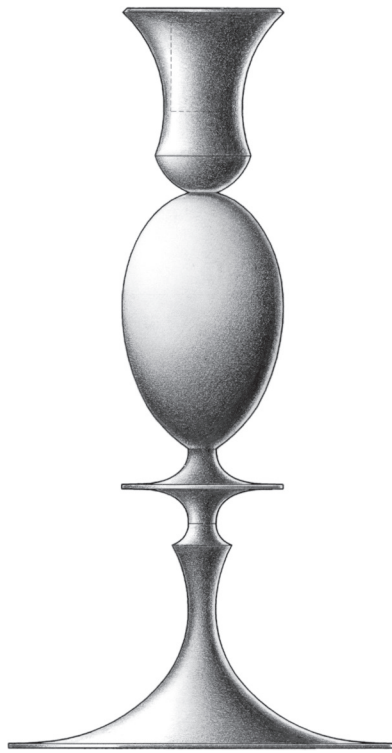

E. R. BUTLER & CO.

© E. R. BUTLER & CO. ALL RIGHTS RESERVED.

2/3 Scale

TED MUEHLING · CANDLESTICK No. 0206

0206 BIEDERMEIER CANDLESTICK

Designed by Ted Muehling

Available in Burnished Brass, Oxidized Bronze, Polished or
Pumiced Sterling Silver Plate, and Pumiced Gold.

Dimensions

Height	5 ³ / ₄ in.	146 mm
Base Diameter	3 in.	76 mm
Weight	1.01 lb	0.46 kg

Egg Options

Burnished Brass	■ "Bittern" Enamel (Pale Chrysoprase)
Oxidized Bronze	■ "Ibis" Enamel (Pale Tanzanite)
Polished Silver	■ "Lark" Enamel (Pale Topaz)
Pumiced Gold	■ "Nightingale" Enamel (Pale Amethyst)
Pumiced Silver	■ "Robin" Enamel (Pale Turquoise)
Amethyst	■ "Starling" Enamel (Pale Sapphire)
Blue Chalcedony	■ "Thrush" Enamel (Pale Jade)
Blue/Grey Agate	■ "Wren" Enamel (Pale Coral)
Black Buffalo Horn	
Blond Ox Horn	
Fossil Tusk	