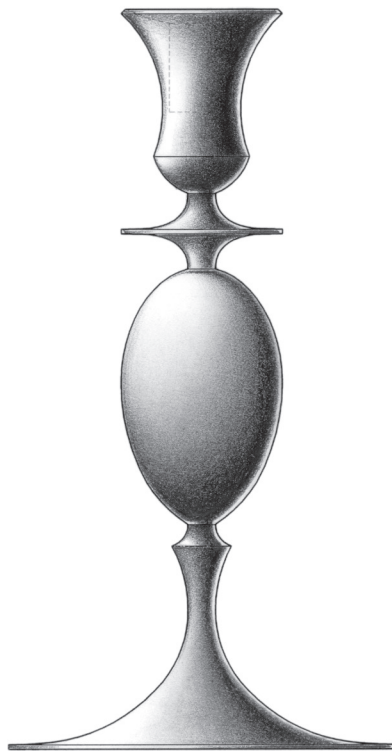

E.R. BUTLER & CO.

© E.R. BUTLER & CO. ALL RIGHTS RESERVED.

2/3 Scale

TED MUEHLING · CANDLESTICK No. 0204

0204 BIEDERMEIER CANDLESTICK

Designed by Ted Muehling

Available in Burnished Brass, Oxidized Bronze, Polished or
Pumiced Sterling Silver Plate, and Pumiced Gold.

Dimensions

Height	5 ¾ in.	146 mm
Base Diameter	3 in.	76 mm
Weight	1.01 lb	0.46 kg

Egg Options

Burnished Brass	■ “Bittern” Enamel (Pale Chrysoprase)
Oxidized Bronze	■ “Ibis” Enamel (Pale Tanzanite)
Polished Silver	■ “Lark” Enamel (Pale Topaz)
Pumiced Gold	■ “Nightingale” Enamel (Pale Amethyst)
Pumiced Silver	■ “Robin” Enamel (Pale Turquoise)
Amethyst	■ “Starling” Enamel (Pale Sapphire)
Blue Chalcedony	■ “Thrush” Enamel (Pale Jade)
Blue/Grey Agate	■ “Wren” Enamel (Pale Coral)
Black Buffalo Horn	
Blond Ox Horn	
Fossil Tusk	