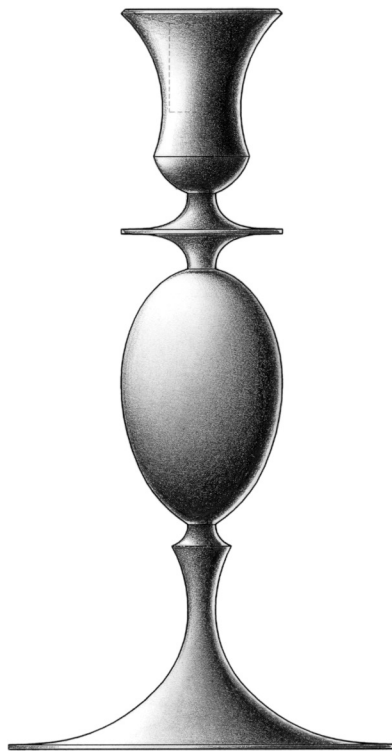

E. R. BUTLER & CO.

© E. R. BUTLER & CO. ALL RIGHTS RESERVED.

*2/3 Scale*

TED MUEHLING · CANDLESTICK No. 0204

0204 BIEDERMEIER CANDLESTICK

*Designed by Ted Muehling*

---

Available in Burnished Brass, Oxidized Bronze, Polished or  
Pumiced Sterling Silver Plate, or Pumiced 24k Gold Plate.

*Dimensions*

Height	5 <sup>3</sup> / <sub>4</sub> in.	146 mm
Base Diameter	3 in.	76 mm
Weight	1.01 lb	0.46 kg

*Egg Options*

Burnished Brass	■ "Bittern" Enamel (Pale Chrysoprase)
Oxidized Bronze	■ "Ibis" Enamel (Pale Tanzanite)
Polished Silver	■ "Lark" Enamel (Pale Topaz)
Pumiced Gold	■ "Nightingale" Enamel (Pale Amethyst)
Pumiced Silver	■ "Robin" Enamel (Pale Turquoise)
Amethyst	■ "Starling" Enamel (Pale Sapphire)
Blue Chalcedony	■ "Thrush" Enamel (Pale Jade)
Blue/Grey Agate	■ "Wren" Enamel (Pale Coral)
Black Buffalo Horn	
Blond Ox Horn	
Fossil Tusk	