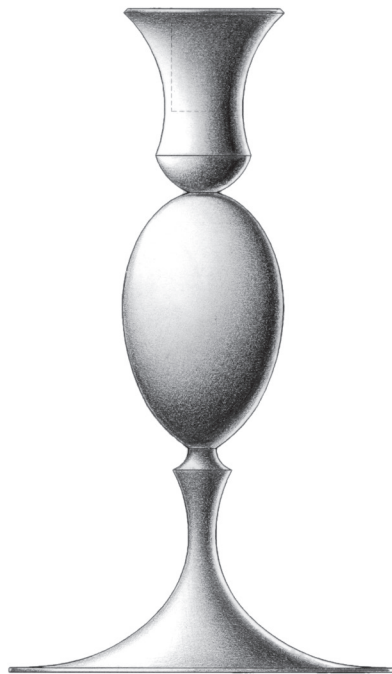

E.R. BUTLER & CO.

© E.R. BUTLER & CO. ALL RIGHTS RESERVED.

2/3 Scale

TED MUEHLING · CANDLESTICK No. 0203

0203 BIEDERMEIER CANDLESTICK

Designed by Ted Muehling

Available in Burnished Brass, Oxidized Bronze, Polished or
Pumiced Sterling Silver Plate, and Pumiced Gold.

Dimensions

Height	5 ³ / ₁₆ in.	132 mm
Base Diameter	3 in.	76 mm
Weight	0.98 lb	0.44 kg

Egg Options

Burnished Brass	■ "Bittern" Enamel (Pale Chrysoprase)
Oxidized Bronze	■ "Ibis" Enamel (Pale Tanzanite)
Polished Silver	■ "Lark" Enamel (Pale Topaz)
Pumiced Gold	■ "Nightingale" Enamel (Pale Amethyst)
Pumiced Silver	■ "Robin" Enamel (Pale Turquoise)
Amethyst	■ "Starling" Enamel (Pale Sapphire)
Blue Chalcedony	■ "Thrush" Enamel (Pale Jade)
Blue/Grey Agate	■ "Wren" Enamel (Pale Coral)
Black Buffalo Horn	
Blond Ox Horn	
Fossil Tusk	