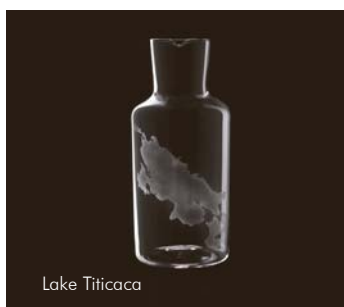

DECORS

NATIONAL EDITION

river:
Ach
Donau
Drau
Inn
Mur
Salzach
Ybbs

glacier:
Gugler Ferner
Hintereisferner
Mittelberg Ferner
Pasterze
Stubaier Ferner
Taschachferner
Übergossene Alm

lakes:
Rinnensee
Faakersee
Mondsee
Traunsee
Wörthersee
Attersee
Bodensee

INTERNATIONAL EDITION

river:
Po
Niger
Ganges
Euphrat
Hudson River
Amazon River
Mekong

glacier:
Perito Moreno Glacier
Malaspina Glacier
Lambert Glacier
Siachen Glacier
Fox Glacier
Long Glacier
Sea of Ice

lakes:
Lake Baikal
Lake Titicaca
Lake Vänern
Aral Sea
Van Sea
Lake Kiwu
Lake Toba