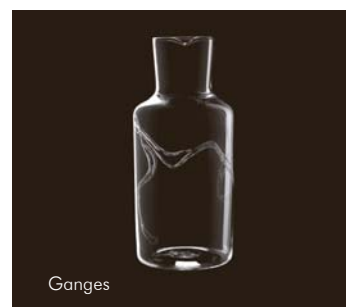

DECORS

NATIONAL EDITION

river:
Ach
Donau
Drau
Inn
Mur
Salzach
Ybbs

glacier:
Gugler Ferner
Hintereisferner
Mittelberg Ferner
Pasterze
Stubaier Ferner
Taschachferner
Übergossene Alm

lakes:
Rinnensee
Faakersee
Mondsee
Traunsee
Wörthersee
Attersee
Bodensee

INTERNATIONAL EDITION

river:
Po
Niger
Ganges
Euphrat
Hudson River
Amazon River
Mekong

glacier:
Perito Moreno Glacier
Malaspina Glacier
Lambert Glacier
Siachen Glacier
Fox Glacier
Long Glacier
Sea of Ice

lakes:
Lake Baikal
Lake Titicaca
Lake Vänern
Aral Sea
Van Sea
Lake Kiwu
Lake Toba