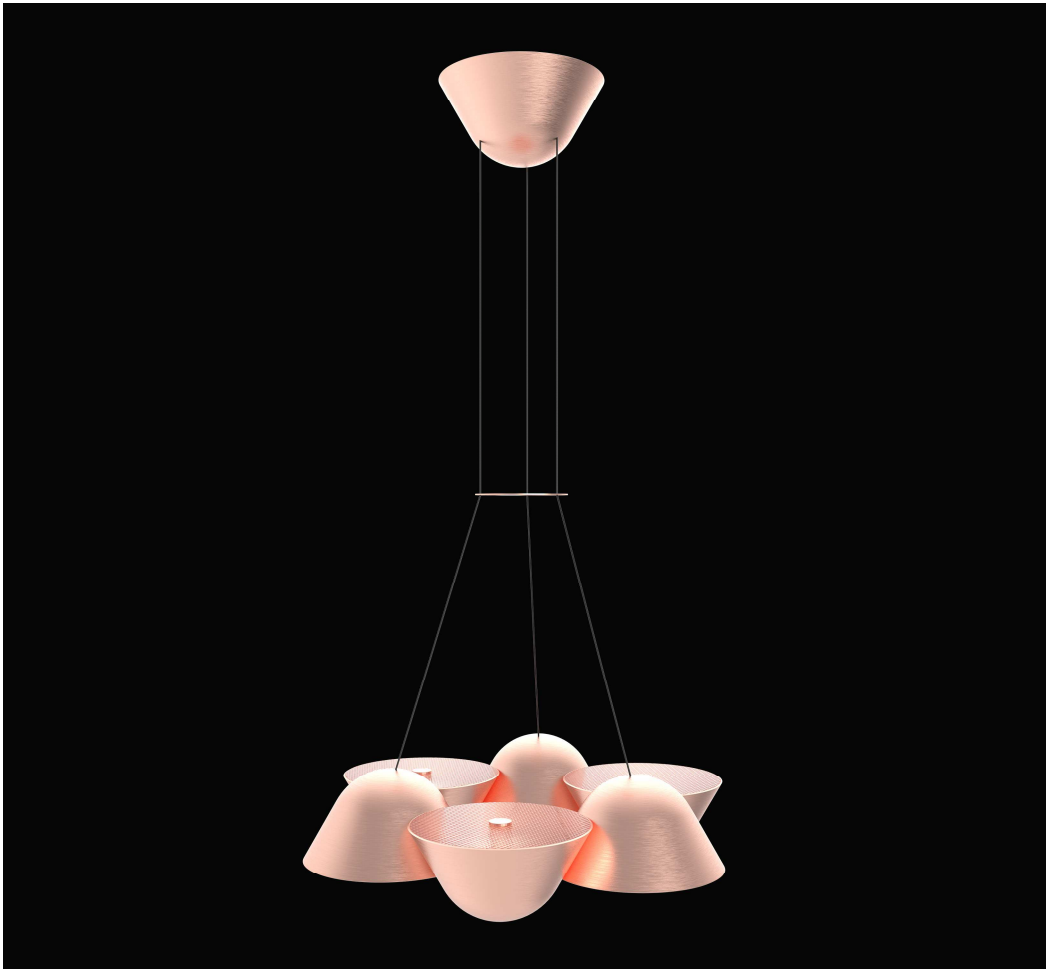

## Chandelier 42709-R-6 "The Knight"

The Contemporary Family

This chandelier is part of Marco Dessí's The Knight, a modular line revolving around a simple geometric element of spun brass or copper cones.

The idea is to perfect the individual cone and add multiples to create an endless variety of shapes and layouts.

Each element is fit with a custom made dynamic white LED-element and can dim from 2000K candle light to 4000K daylight via a Bluetooth™ controller and a mobile app. The round fixtures are broken into two circuits: one shining up, one down. Both circuits can be controlled separately making it a perfect tool to create a multitude of lighting scenarios making it the perfect tool for lighting designers. Beside LEDs other elements such as speakers or smart home technology can be integrated into the fixture making it the first smart chandelier of Lobmeyr.

Design: Marco Dessí, 2019

Material: Brass, acrylic; Finish: Brushed nickel

Special requests: Other layouts, other finishes

Dia.: 53 cm, H.: 90 cm; Weight: 7 kg

Lights: 6 LEDs; Max. Wattage: 102 W