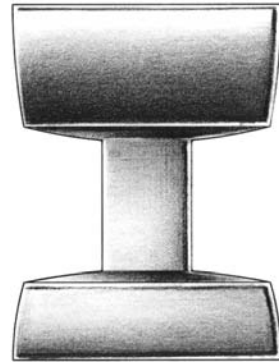

E. R. BUTLER & CO.

fig. 1231
7/8"

fig. 1232
1 1/8"

fig. 1233
1 3/8"

PREMIUM GRADE

Design Series 12 Square Cabinet Knobs

Chris Lebrecke Collection

Available in 7/8, 1 1/8, and 1 3/8 Widths for Cabinets and Fine Furniture.

Solid Milled Brass Knob.

Available in Oxidized Bronze or Satin Nickel.

Custom Plated and Patinated Finishes Available by Special Order.

Full Scale

FINE ARCHITECTURAL, BUILDERS' AND CABINETMAKERS' HARDWARE