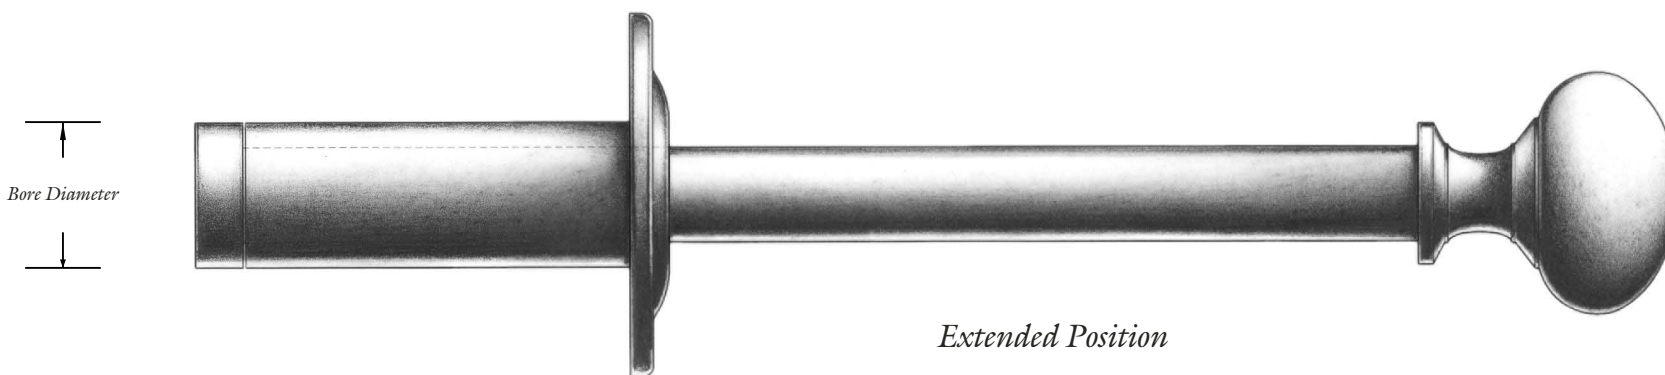

Retracted Position

Extended Position

TELESCOPIC RODS

	<i>Support Tube</i>	<i>Lengths</i>				
Rod		4	6	8	10	12
Bore Diameter		3/4	3/4	3/4	3/4	3/4
Extension	2	2	4	6	8	10
	4	-	2	4	6	8
Clear Depth		4 1/2	6 1/2	8 1/2	10 1/2	12 1/2

Dimensions in inches.