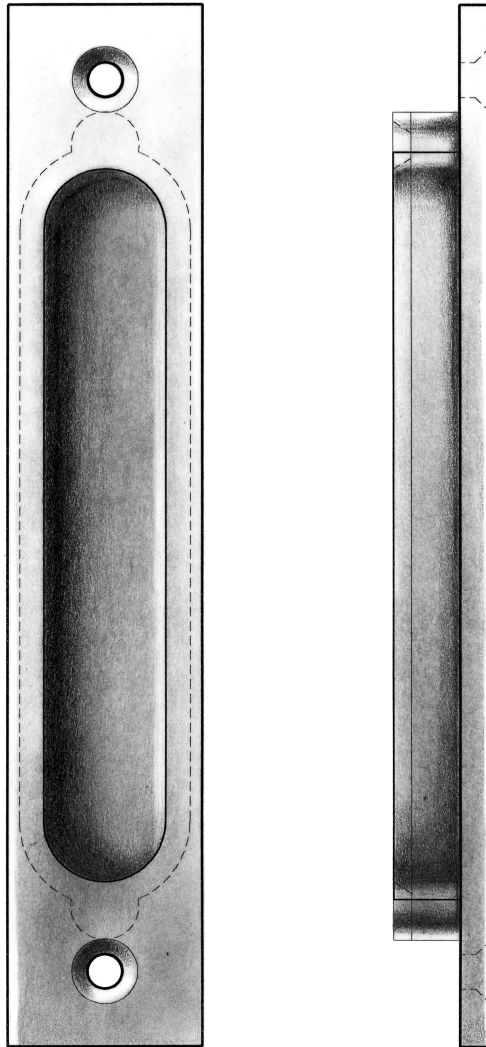

E. R. BUTLER & CO.

PREMIUM GRADE

French Flush Pull (Square End)

Typically Face Mortised Flush in Leading Stile of Sliding Doors and Pocketing Screens.

Regularly Furnished with No. 8-1 1/4" FHWS.

Solid Machined Brass.