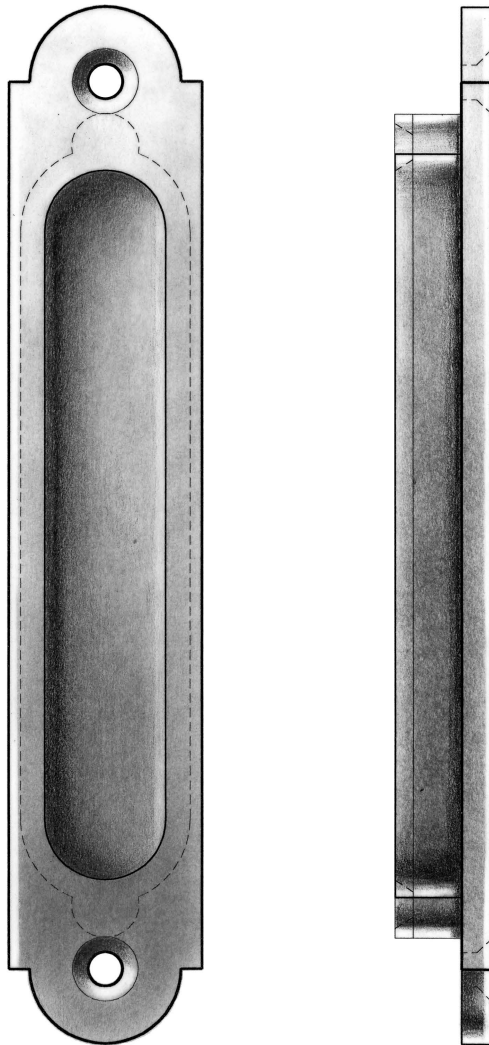

E. R. BUTLER & CO.

PREMIUM GRADE

French Flush Pull (Radius End)

Typically Face Mortised Flush in Leading Stile of Sliding Doors and Pocketing Screens.

Regularly Furnished with No. 8-1 1/4" FHWS.

Solid Machined Brass.