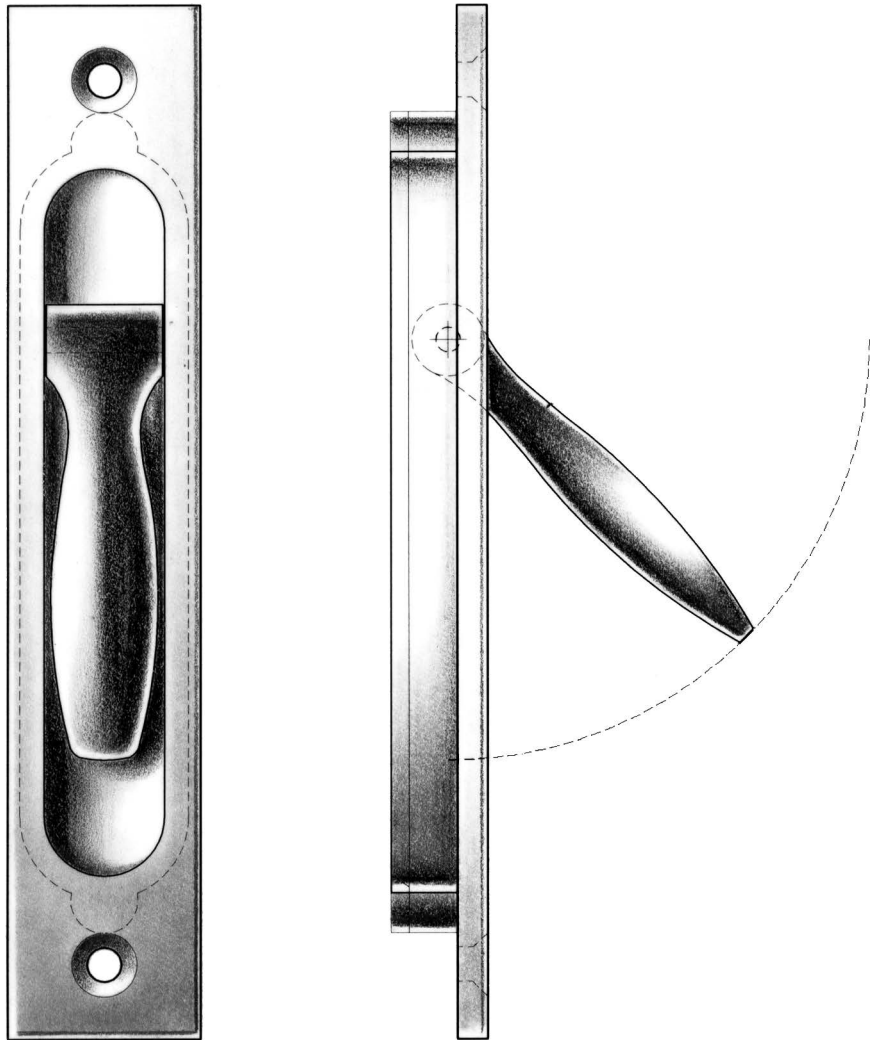

E. R. BUTLER & CO.

PREMIUM GRADE

French Drop Sliding Door Pull (Square End)

Typically Mortised Flush in Leading Edge of Sliding Doors and Pocketing Screens.

Regularly Furnished with No. 8-1 1/4" FHWS.

Solid Machined Brass.

Standard, Custom Plated and Patinated Finishes Available.

Full Scale

FINE ARCHITECTURAL, BUILDERS' AND CABINETMAKERS' HARDWARE