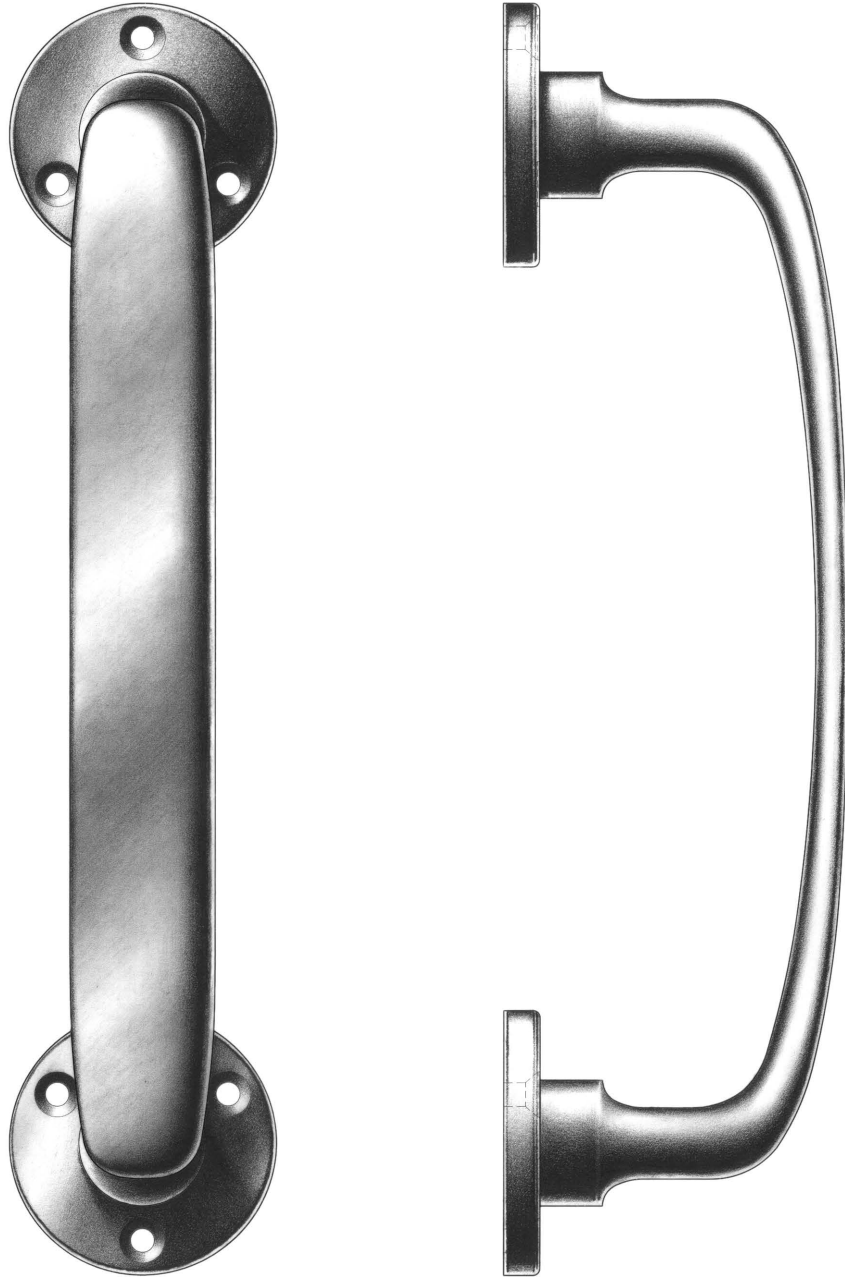

E. R. BUTLER & CO.

PREMIUM GRADE

“Ribbon” Series Door Pulls

E. R. Butler & Co. Collection

Available in 7" Lengths (Center-to-Center).
For Doors, Cabinets and Fine Furniture.
Regularly Furnished with No. 7 × 1" OHWS.
Solid Cast Brass.

Standard, Custom Plated and Patinated Finishes Available.

Full Scale

FINE ARCHITECTURAL, BUILDERS' AND CABINETMAKERS' HARDWARE