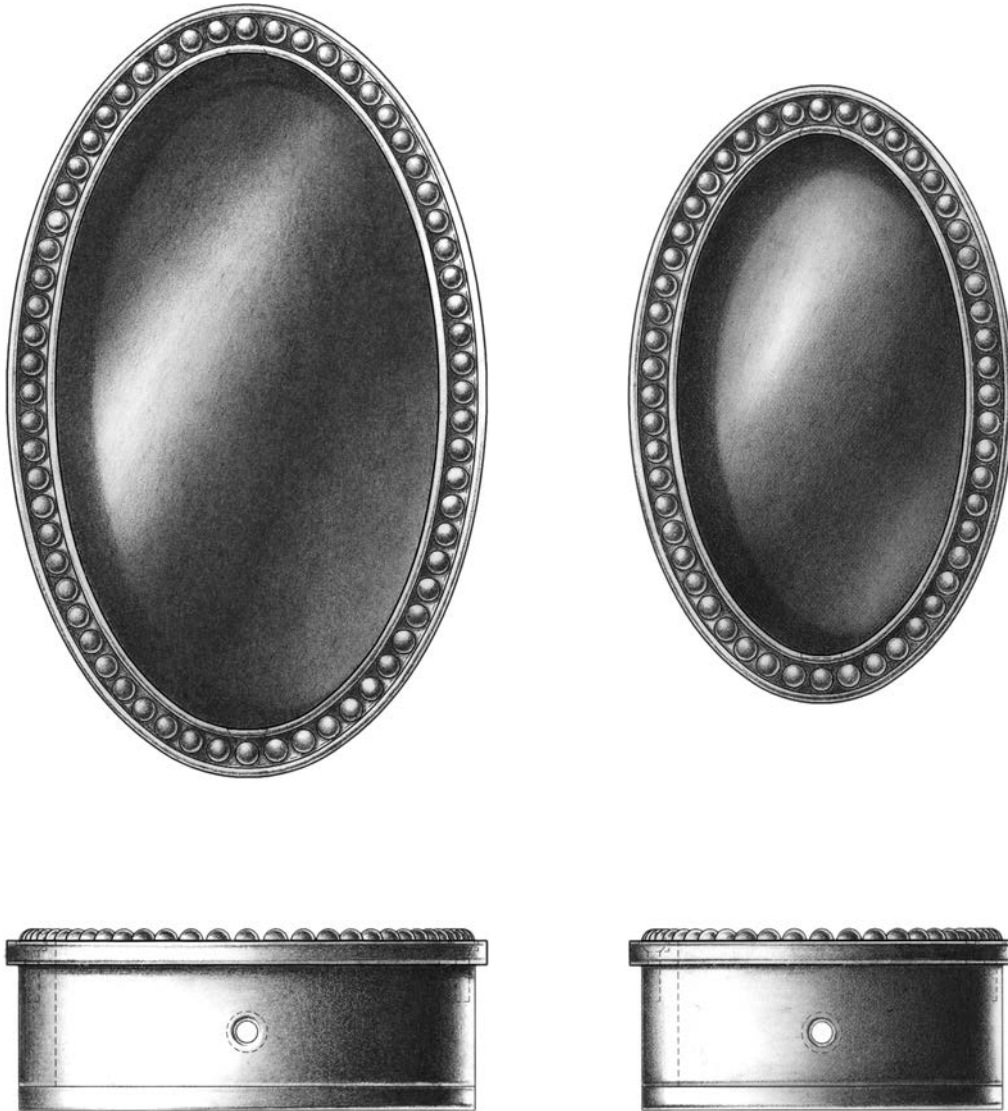

E. R. BUTLER & CO.

PREMIUM GRADE

Beaded Oval Flush Cup

E.R. Butler & Co. Collection

Available as $3\frac{7}{8} \times 2\frac{3}{8} \times \frac{7}{8}$ "(L) for Sliding Pocket Doors.
Also Available as $3\frac{3}{16} \times 2 \times \frac{7}{8}$ "(S) for Windows, Cabinets and Fine Furniture.

Pulls May Be Plain, Ridged, Knurled or Beaded.

Solid Machined Brass.

Standard, Custom Plated and Patinated Finishes Available.

Full Scale

FINE ARCHITECTURAL, BUILDERS' AND CABINETMAKERS' HARDWARE