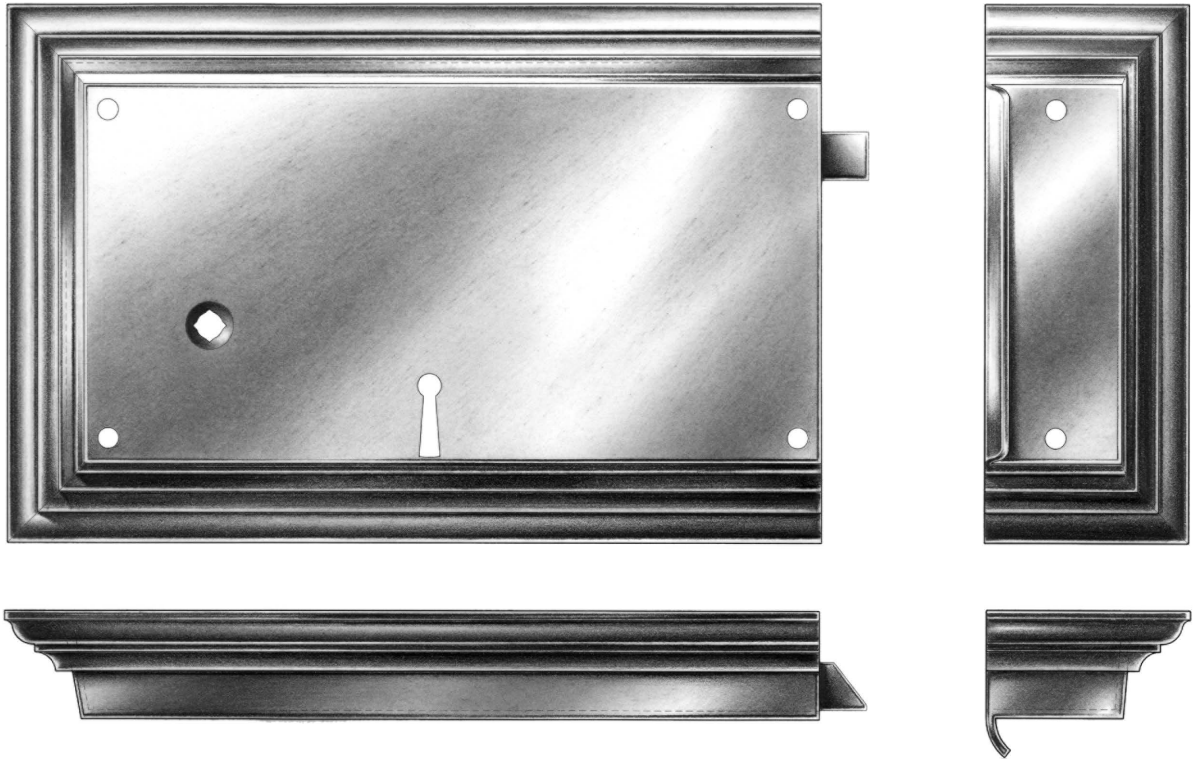

E. R. BUTLER & CO.

PREMIUM GRADE

Traditional Horizontal Rim Cylinder Lock

Packed with Rim Strike and Polished White Bronze Key.
8 1/2 x 5 1/2 x 1 1/8 inches. Specify Hand (Right Hand Shown).
Regularly Furnished with No. 12 x 2 1/2" OHWS.
Solid Machined Steel, Brass, Real Bronze or White Bronze. Steel Latch and Deadbolt.
Full Size Keepers and Box Strikes Available Upon Request.
Standard, Custom Plated and Patinated Finishes Available.

1/2 Scale

FINE ARCHITECTURAL, BUILDERS' AND CABINETMAKERS' HARDWARE