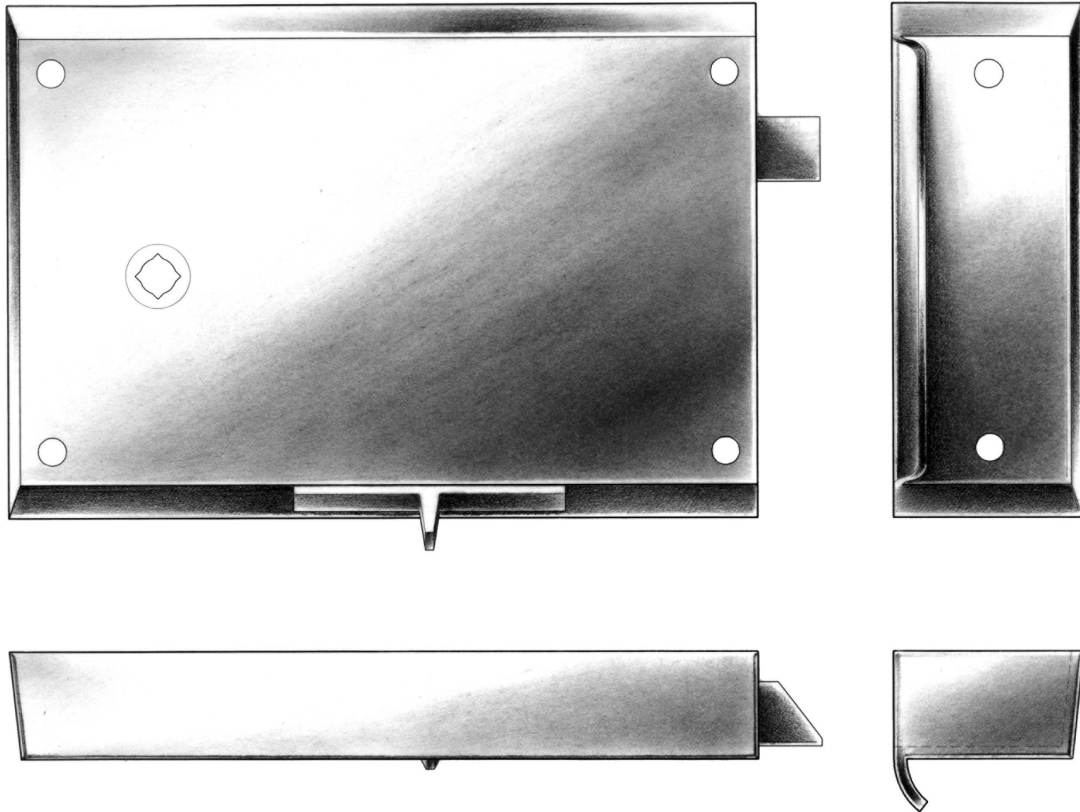

E. R. BUTLER & CO.

PREMIUM GRADE

Traditional Horizontal Rim Cylinder Lock (Privacy)

Packed with Rim Strike and Polished White Bronze Key.
6 × 3³/₄ × 1 inches. Specify Hand (Right Hand Shown).
Regularly Furnished with No. 12 × 2¹/₂" OHWS.
Solid Machined Steel, Brass, Real Bronze or White Bronze. Steel Latch and Deadbolt.
Full Size Keepers and Box Strikes Available Upon Request.
Standard, Custom Plated and Patinated Finishes Available.

3/4 Scale

FINE ARCHITECTURAL, BUILDERS' AND CABINETMAKERS' HARDWARE